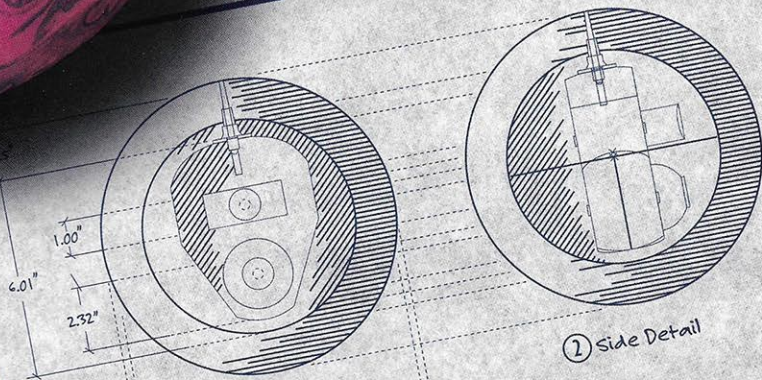

The Modern Ball for the Modern Game

FREAK.

With its WOW II particle shell lies a revolutionary new core design called Morpheus. High-tech core actually enables the ball to adjust to each bowler's style and diverse lane conditions, making it a master of disguise.

- Morpheus core revs up harder when it encounters lane friction, creating a pronounced angular break point.
- Reads the break point easily, continuing all the way through the pins.
- WOW II particle shell allows the ball to handle diverse lane conditions and diverse styles.
- Maintains axis rotation to corner harder than any other Track ball.
- Dynamically spun at the factory to ensure precise ball reaction.

① Front Detail

② Side Detail

③ Top Detail

SPECS

Hook Rating (Dull-Polished)	32-25
Length (1-10)	3
Backend (1-10)	8.5
Core Technology	Morpheus
Core Power Rating (1-10)	8.5
RG	2.54
Differential	0.054
Flare Potential (inches)	7
Coverstock	WOW 2-Particle
Friction Rating (1-10)	9
Factory Finish	1200 Fine
Recommended Polish	Magic Shine
Reaction Shape	Strong Arc
Lane Condition	Heavy