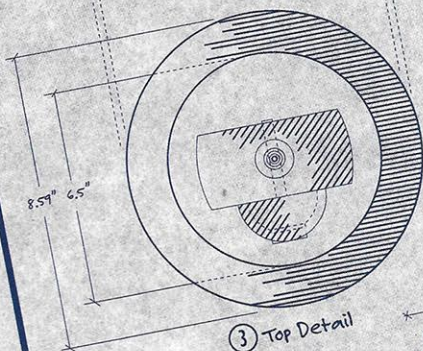

The Modern Ball for the Modern Game

FREAK.

With its WOW II particle shell lies a revolutionary new core design called Morpheus. High-tech core actually enables the ball to adjust to each bowler's style and diverse lane conditions, making it a master of disguise.

- Morpheus core revs up harder when it encounters lane friction, creating a pronounced angular break point.
- Reads the break point easily, continuing all the way through the pins.
- WOW II particle shell allows the ball to handle diverse lane conditions and diverse styles.
- Maintains axis rotation to corner harder than any other Track ball.
- Dynamically spun at the factory to ensure precise ball reaction.

① Front Detail

② Side Detail

③ Top Detail

SPECS

Hook Rating (Dull-Polished)	32-25
Length (1-10)	3
Backend (1-10)	8.5
Core Technology	Morpheus
Core Power Rating (1-10)	8.5
RG	2.54
Differential	0.054
Flare Potential (inches)	7
Coverstock	WOW 2-Particle
Friction Rating (1-10)	9
Factory Finish	1200 Fine
Recommended Polish	Magic Shine
Reaction Shape	Strong Arc
Lane Condition	Heavy