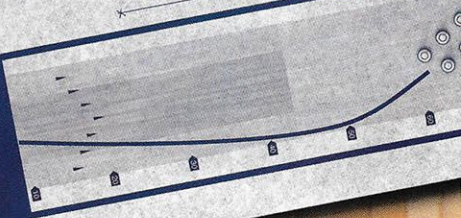

③ Top Detail

SPECS

Hook Rating (Dull-Polished)	32-25
Length (1-10)	3
Backend (1-10)	8.5
Core Technology	Morpheus
Core Power Rating (1-10)	8.5
RG	2.54
Differential	0.054
Flare Potential (inches)	7
Coverstock	WOW 2-Particle
Friction Rating (1-10)	9
Factory Finish	1200 Fine
Recommended Polish	Magic Shine
Reaction Shape	Strong Arc
Lane Condition	Heavy

www.trackbowling.com

Evolutionary. Revolutionary.™
1-800-837-1106