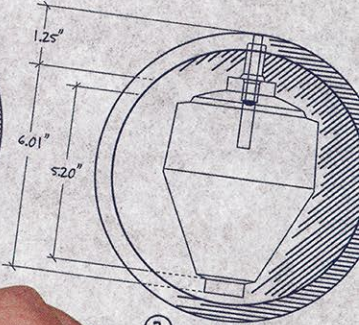

SPECS

HOOK RATING (BULL-POLISHED):	27-20
LENGTH (1-10):	6
BACKEND (1-10):	7
CORE TECHNOLOGY:	Morpheus Radical Symmetric
CORE POWER RATING (1-10):	6.5
RADIUS OF GYRATION:	2.455
DIFFERENTIAL:	.048
INTERMEDIATE DIFFERENTIAL:	N/A
60 DEGREE SPIN TIME:	N/A
FLARE POTENTIAL (INCHES):	N/A
COVERSTOCK:	6
COLOR:	PowerPlus Reactive Purple/Red Multi-color
FRICITION RATING (1-10):	6.5
FACTORY FINISH:	Compound Magic Shine
RECOMMENDED POLISH:	Arc
REACTION SHAPE:	Medium
LANE CONDITION:	
AVAILABLE WEIGHTS:	14-16 lbs. "Morpheus Radical Symmetric" 12-13 lbs. "Core 3" 1022-51-XXX

SKU

www.trackbowling.com

BEFORE:
Asymmetrical core for individual response

AFTER:
Morpheus plate rotated 360° creating a symmetrical shape

1) Freak-A-Zoid Top Detail

2) Freak Front Detail

2) Freak-A-Zoid Front Detail