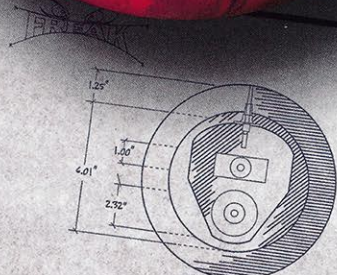

SPECS

HOOK RATING (BULL-POLISHED):	27-20
LENGTH (1-10):	6
BACKEND (1-10):	7
CORE TECHNOLOGY:	Morpheus Radical Symmetric
CORE POWER RATING (1-10):	6.5
RADIUS OF GYRATION:	2.455
DIFFERENTIAL:	.048
INTERMEDIATE DIFFERENTIAL:	N/A
60 DEGREE SPIN TIME:	N/A
FLARE POTENTIAL (INCHES):	N/A
COVERSTOCK:	6
COLOR:	PowerPlus Reactive Purple/Red Multi-color
FRICITION RATING (1-10):	6.5
FACTORY FINISH:	Compound Magic Shine
RECOMMENDED POLISH:	Arc
REACTION SHAPE:	Medium
LANE CONDITION:	
AVAILABLE WEIGHTS:	14-16 lbs. "Morpheus Radical Symmetric" 12-13 lbs. "Core 3" 1022-51-XXX

SKU

www.trackbowling.com

BEFORE:
Asymmetrical core for individual response

AFTER:
Morpheus plate rotated 360° creating a symmetrical shape

1) Freak-A-Zoid Top Detail

2) Freak Front Detail

2) Freak-A-Zoid Front Detail