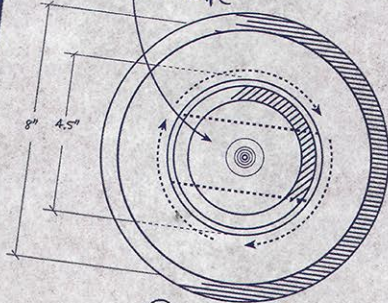

SPECS

HOOK RATING (BULL-POLISHED):	27-20
LENGTH (1-10):	6
BACKEND (1-10):	7
CORE TECHNOLOGY:	Morpheus Radical Symmetric
CORE POWER RATING (1-10):	6.5
RADIUS OF GYRATION:	2.455
DIFFERENTIAL:	.048
INTERMEDIATE DIFFERENTIAL:	N/A
60 DEGREE SPIN TIME:	N/A
FLARE POTENTIAL (INCHES):	N/A
COVERSTOCK:	6
COLOR:	PowerPlus Reactive Purple/Red Multi-color
FRICITION RATING (1-10):	6.5
FACTORY FINISH:	Compound Magic Shine
RECOMMENDED POLISH:	Arc
REACTION SHAPE:	Medium
LANE CONDITION:	
AVAILABLE WEIGHTS:	14-16 lbs. "Morpheus Radical Symmetric" 12-13 lbs. "Core 3" 1022-51-XXX

SKU

www.trackbowling.com

BEFORE:
Asymmetrical core for individual response

AFTER:
Morpheus plate rotated 360° creating a symmetrical shape

1) Freak-A-Zoid Top Detail

2) Freak Front Detail

2) Freak-A-Zoid Front Detail