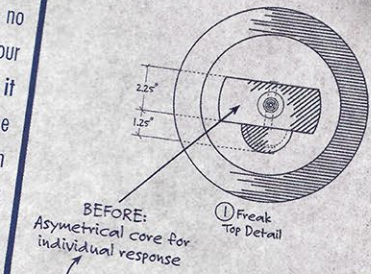

We Made It Better Than It Was.

Better. Stronger. Faster.

The FREAK-A-ZOID

We combined cutting-edge Track technology to produce a ball like no other — the Freakazoid. We took our popular Morpheus core and made it symmetrical to provide more controllability without losing power. Then we paired this new core with our Power Plus Reactive coverstock and lowered the overall Rg to increase the rev rate. The results? Freakazoid's unbelievable control and amazing performance... and your winning game.

SPECS

HOOK RATING (BULL-POLISHED):	27-20
LENGTH (1-10):	6
BACKEND (1-10):	7
CORE TECHNOLOGY:	Morpheus Radical Symmetric
CORE POWER RATING (1-10):	6.5
RADIUS OF GYRATION:	2.455
DIFFERENTIAL:	.048
INTERMEDIATE DIFFERENTIAL:	N/A
60 DEGREE SPIN TIME:	N/A
FLARE POTENTIAL (INCHES):	N/A
COVERSTOCK:	6
COLOR:	PowerPlus Reactive Purple/Red Multi-color
FRICITION RATING (1-10):	6.5
FACTORY FINISH:	Compound Magic Shine
RECOMMENDED POLISH:	Arc
REACTION SHAPE:	Medium
LANE CONDITION:	
AVAILABLE WEIGHTS:	14-16 lbs. "Morpheus Radical Symmetric" 12-13 lbs. "Core 3" 1022-51-XXX

SKU

www.trackbowling.com

BEFORE:
Asymmetrical core for individual response

AFTER:
Morpheus plate rotated 360° creating a symmetrical shape

1) Freak-A-Zoid Top Detail

2) Freak Front Detail

2) Freak-A-Zoid Front Detail