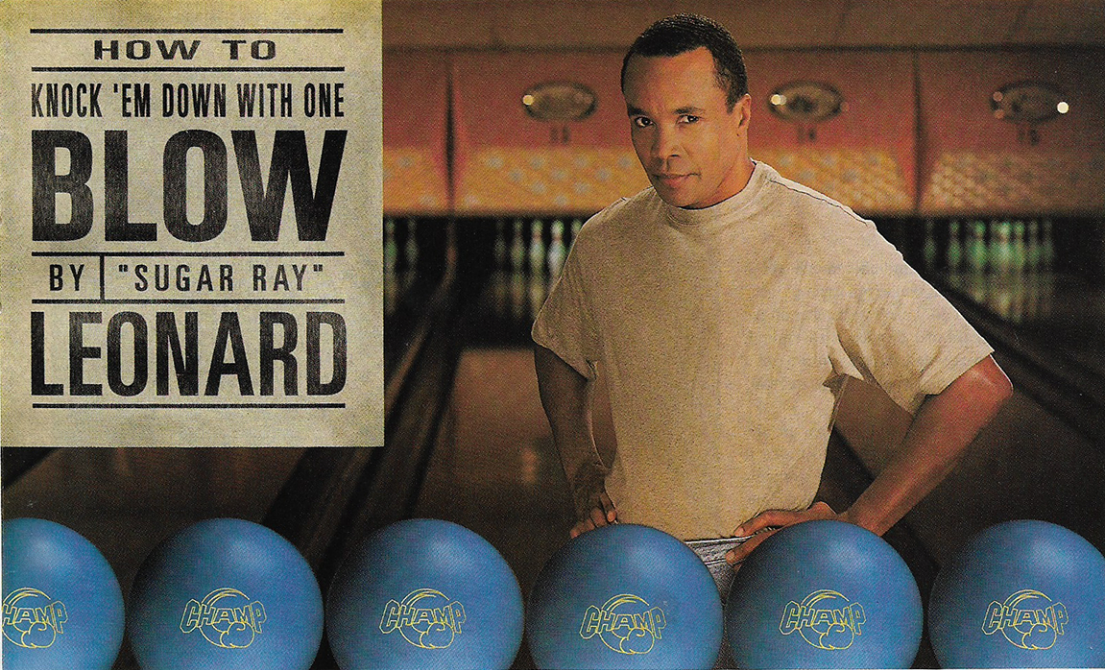

HOW TO
KNOCK 'EM DOWN WITH ONE
BLOW
BY "SUGAR RAY"
LEONARD

Introducing the Champ,™ Track's newest high performance ball. This power hitter has what you need to dominate the lane.

Our Heavyweight Champ Core Technology creates a perfect match between density, geometry, core and coverstock for one hell of a punch. In addition, this balance offers a smooth transition from roll to hook. On the inside, the computer-designed core is keyhole shaped. The new design allows the Champ to clear the heads and close harder than any other ball we make. And with our undefeated ProTracktion™ coverstock, you've got a finely tuned knockout machine. It's the best in its class.

EVOLUTIONARY. REVOLUTIONARY.™
WWW.TRACKBOWLING.COM
1-800-837-1106