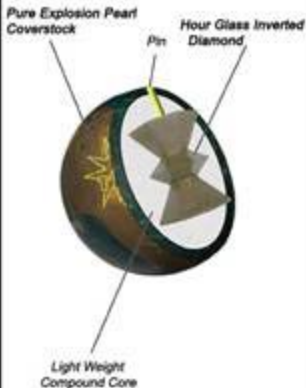

Introducing
the

Technical Data

Lane #1's new Time Bomb is ready to explode. With our all new Hour Glass Inverted diamond core, and our explosive Pure Explosion coverstock, the Time Bomb is loaded with power. Set your fingers inside to start the clock for an explosion of high scores. The clock is ticking, time is running out...the pins are ready to explode...!!

P.S. Remember...Nothing cuts through pins better than a Saw..!!

LANE #1

Color: Camouflage
Green/Brown Pearl

Cover Stock: Pure Explosion

Core: Hour Glass Inverted
Diamond

Hook Rating: 115 out of 125 Max

Flare Potential: 5" +

Backend Hook: 95 %

Pin Placement: 12 O'Clock 1-5" out

Construction: Modified 3-Piece

15lb RG Min: 2.571

15lb Diff: .055

Finish: 2000 Grit Abralon

Available Weights: 12, 13, 14, 15, 16lbs.

LANE #1 Strikes More w/Diamond Technology!