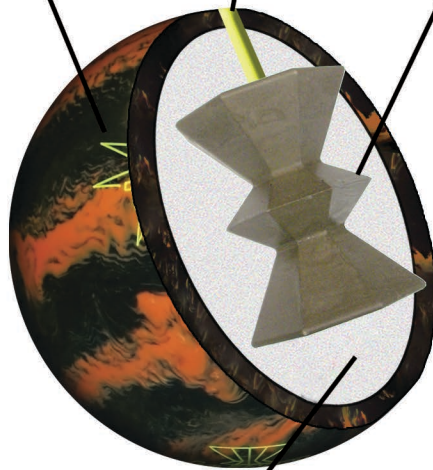

Introducing
the

Technical Data

Lane #1 introduces our all new Power Snap™ 17 Light Load Particle Coverstock. Wrapped around our explosive Time Bomb's hour glass inverted diamond core, the new Time Bomb Black Fire sets the lanes ablaze and incinerates the pins..!!

P.S. Remember...Nothing cuts through pins better than a Saw..!!

Power Snap™ 17
Light Load Particle
Coverstock

Hour Glass Inverted
Diamond

Pin

Light Weight
Compound Core

Color: Black & Fire

Cover Stock: Power Snap™ 17
Light Load Particle

Core: Hour Glass Inverted
Diamond

Hook Rating: 120 out of 125 Max

Flare Potential: 5" +

Backend Hook: 95 %

Pin Placement: 12 O'Clock 1-5" out

Construction: Modified 3-Piece

15lb RG Min: 2.571

15lb Diff: .055