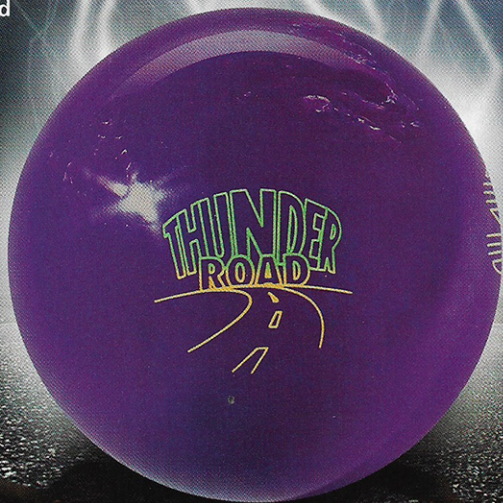

THUNDER ROAD PEARL

The New Thunder Road Pearl

features CurelyonRS™

reactive cover stock extending

the awesome power of the

original Thunder Road for

more length, higher revs and

a high octane collision!

Visit us at Bowl Expo
'98 Booth #652

STORM

165 South 8th West • P.O. Box 212 • Brigham City, Utah 84302
(435)723-0403 • fax (435)734-0338 • www.stormbowling.com

Storm your local proshop
for accessories like the
Thunder Road Shirt!