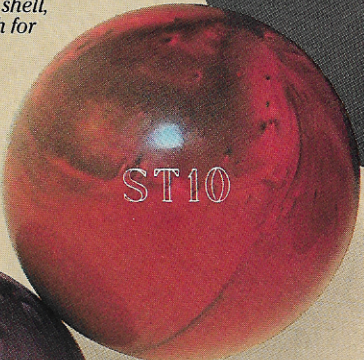

How the right ball improves your score.

ST-10
Blue pearl. Hard shell, high-gloss finish for short oil. 10, 12, 14, 15, 16 lbs.

EQUALIZER
Maroon. Hard shell, high-gloss finish for short oil. 14, 15, 16 lbs.

EQUALIZER
Black. Medium-hard shell, semi-gloss finish for medium oil. 14, 15, 16 lbs.

EQUALIZER
Blue. Soft shell, sanded finish for heavy oil. 14, 15, 16 lbs.

Star Trax makes correct drilling easy.

ST-10
Red pearl. Hard shell, high-gloss finish for short oil. 10, 12, 14, 15, 16 lbs.

X-15
Light blue. Soft shell, sanded finish for heavy oil. 14, 15, 16 lbs.

ST-10
Lavender pearl. Hard shell, high-gloss finish for short oil. 10, 12, 14, 15, 16 lbs.

X-15
Light burgundy. Hard shell, high-gloss finish for short oil. 14, 15, 16 lbs.

Star Trax uses only first-grade urethanes to make every ball a top performer for you. Surface and shell hardness are matched to strict engineering requirements. And every ball's core and weight placement is consistent with its performance design.