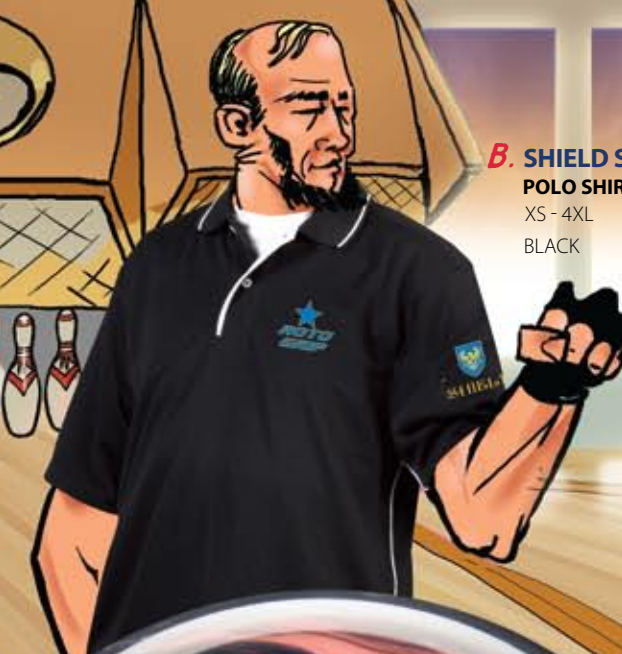

**A. WES MALOTT
JERSEY**
SM - 4XL
BLACK

**B. SHIELD SPORT
POLO SHIRT**
XS - 4XL
BLACK

**C. SHIELD SPORT
CREW SHIRT**
XS - 4XL
BLACK

PLUTO™
COVERSTOCK: Sure Grip II™ Solid Reactive
WEIGHT BLOCK: Orbiter II™ Core
FINISH: 2000 Abralon
WEIGHT: 10-16 lbs.
SKU: BBRPL