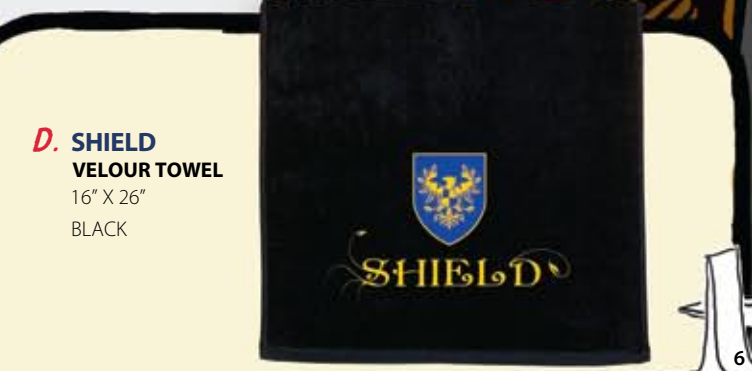

**D. SHIELD
VELOUR TOWEL**
16" X 26"
BLACK