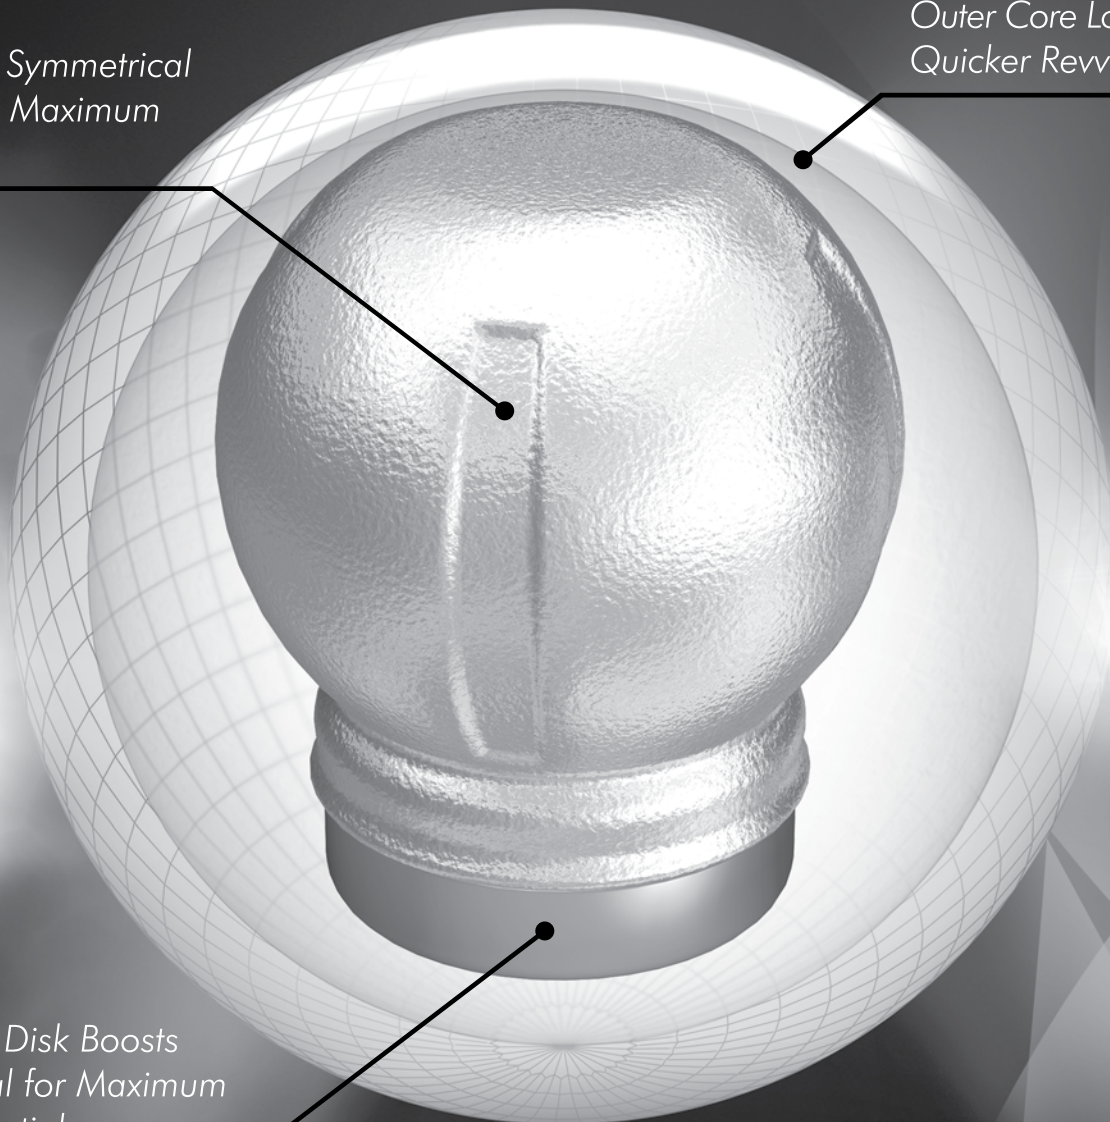

For more details visit;
stormbowling.com/contests/ruaprodigy

One Goal in Mind: Build a new weight block from the ground up

Introducing the Prodigy with its all-new Centripetal™ core design. A core shape so unique you can drill your ball with a variety of layouts to guarantee consistent, predictable results from break point to pocket. Encased in the aggressive and reliable R2X™ Pearl material with E.T.M. and finished with 4000-grit Abralon®, you are sure to get a clean glide through the heads without sacrificing control of the midlane.

FOR MORE INFORMATION ABOUT THIS PRODUCT, PLEASE VISIT YOUR LOCAL PRO SHOP

CENTRIPETAL™ CORE

Integrated Symmetrical Design for Maximum Versatility

Resilient Lightweight Outer Core Lowers RG for Quicker Revving Motion

Weighted Disk Boosts Differential for Maximum Flare Potential

TECHNICAL SPECS

COVERSTOCK: R2X™ Pearl Reactive with E.T.M.

WEIGHT BLOCK: Centripetal™

FACTORY FINISH: 4000-grit Abralon®

DUROMETER: 73-75

FLARE POTENTIAL: 5" - 6"