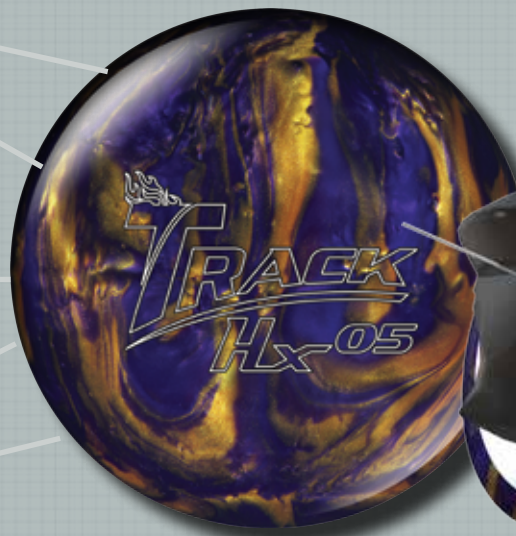

Coverstock
QR-8 Pearl

Finish
800/1000/2000/3000
Abralon®

Lane Condition
Medium to Heavy Oil

Color
Red/Plum/Smoke

Weights
12-16#

Core
i-Core (Dual Density)

Core Type
Asymmetrical

	RG	Diff
16#	-2.50	.047
15#	-2.49	.053
14#	-2.52	.052
13#	-2.53	.055
12#	-2.60	.039

Inter. Differential
.016

Mlx-10

Coverstock
MR-6 Hybrid

Finish
500/1000 grit Abralon®
Polished w/Powerhouse
Factor Finish Polish

Lane Condition
Medium Oil

Color
Black/ Yellow/ Silver Pearl

Weights
12-16#

Core
Face

Core Type
Asymmetrical

	RG	Diff
16#	-2.51	.042
15#	-2.50	.049
14#	-2.52	.052
13#	-2.53	.055
12#	-2.60	.039

Inter. Differential
.010

Hlx-05

Coverstock
DR-4 Pearl

Finish
500/1000 grit Abralon®
Polished w/Powerhouse
Factor Finish Polish

Lane Condition
Medium to Light Oil

Color
Purple Pearl / Gold Pearl

Weights
12-16#

Core
Modified Kinetic

Core Type
Asymmetrical

	RG	Diff
16#	-2.51	.036
15#	-2.49	.038
14#	-2.48	.041
13#	-2.53	.055
12#	-2.60	.039