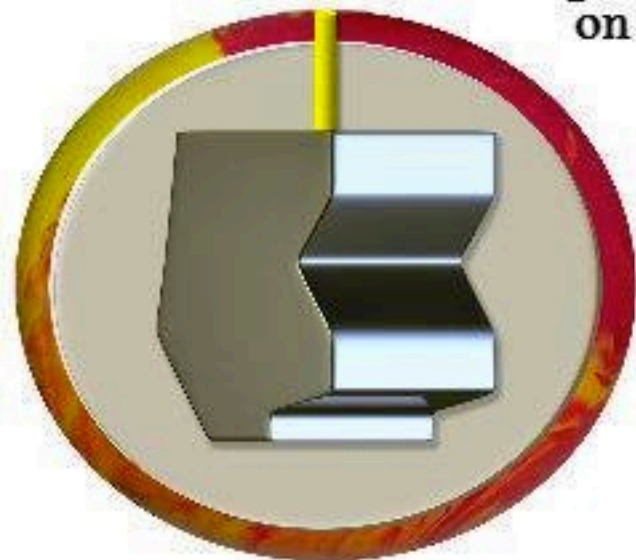

**Lane Masters™**

*Morpheus Dream at a glance*

Endurance Solid cover is a new cover not used on previous balls in the Morpheus line before so this time we beefed up the cover to handle the weight block. This cover combined with the block will give you a sharp strong backend that the other Morpheus Balls didn't give even when sanded. The weight block is an asymmetrical piece that pushed the limits on USBC specs but now its approved and ready