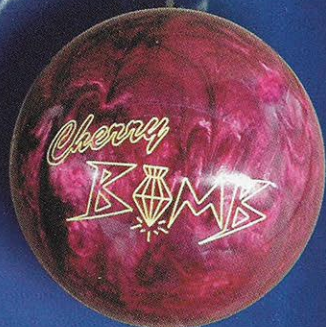

# Light em up!!

# BOMB

Taking the power of our Super Carbide Bomb core, and wrapping it with our new Carbide Resin coverstock, Lane #1 creates the most powerful reactive ball ever made. When your particle balls are hooking too early, and your normal resin ball just won't cut it, Lane #1's new Carbide/R Cherry Bomb gives you backend explosion never seen before!!