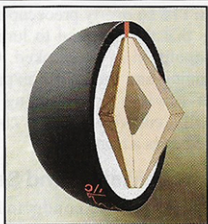

**The Buzzsaw Strikes
again, again, & again**

Revolutionary!

© 1997 LANE #1

BUZZSAW/C

*For the first time a 14 lb. and 15 lb. ball has the 16 lb. ball's weight block, giving the lighter balls even greater dynamics, which translates into more **hook and hitting power!!***

The Buzzsaw's patented diamond weight block has now been enhanced with the addition of a super dense, drillable, cerami, mini diamond core. The offset towards the top mini diamond increases the revolutions and track flare delivering more hook and destruction at the back-end.

**The patented
diamond shape
generates 20%
MORE POWER**

Patent No. 5,238,245

Registered with

**1-800-526-3661
Fax 315-433-8559**