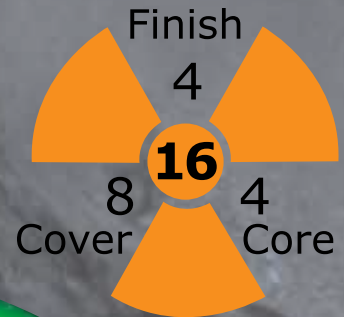

STYLE 029744-773XX
 COLOR [BLACK/GREEN]
 REACTION [GOOD LENGTH W/STRONG BACKEND MOTION]

COVERSTOCK [VIOLENT REACTIVE™]
 CORE [BULLET CORE]

FACTORY FINISH [800/800/1000/1000 POLISH]

AVAILABLE WEIGHTS [10# TO 16#]

RG [16# 2.57 15# 2.56 14# 2.58]

DIFFERENTIAL [16# .029 15# .045 14# .047]

LANE CONDITIONS [MEDIUM OIL]

GRIND

GET HARDCORE WITH THE GRIND! HARDCORE HAMMER GRIND FEATURES A NEW CORE SHAPE WITH OUR LEGENDARY VIOLENT REACTIVE COVERSTOCK [WIDOW COVER] TO GIVE YOU A STRONG, BUT CONTROLLABLE HOOK ON MEDIUM OIL LANE CONDITIONS.