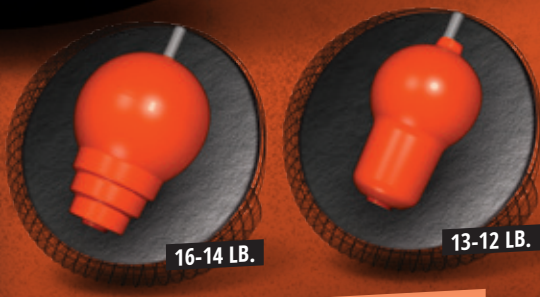

# FUGITIVE SOLID™

**PERFORMANCE:** Mid  
**PART NUMBER:** 60-106316-93X  
**COLOR:** Blue / Black / Orange  
**CORE:** Fugitive  
**COVERSTOCK:** Juiced Solid  
**COVER TYPE:** Solid Reactive  
**FINISH:** 500, 2000 Siaair Micro Pad  
**WEIGHTS:** 16-12 Pounds  
**LANE CONDITION:** Medium to heavy oil  
**REACTION:** Strong overall hook  
**WARRANTY:** Two years from purchase date

|      | 16 lb | 15 lb | 14 lb | 13 lb | 12 lb |
|------|-------|-------|-------|-------|-------|
| RG   | 2.469 | 2.486 | 2.492 | 2.585 | 2.608 |
| DIFF | 0.052 | 0.052 | 0.052 | 0.040 | 0.040 |

**HAMMERBOWLING.COM**