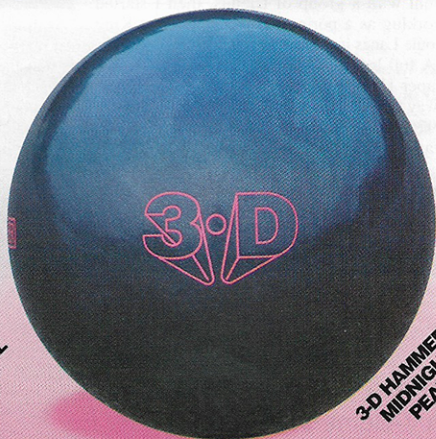

You don't need these...

to see the results of these!

3-D HAMMER
CHARCOAL
BLUE

3-D HAMMER
MIDNIGHT
PEARL

The 3-D HAMMER[®] add a new dimension to bowling.

The eye opening 3-D HAMMER[®] series from Fabal™.

Highly aggressive Neoflex cover stock surrounds a triple density, high torque core. Both 3-D HAMMERS are medium/low R.G. with high flare potential.

The sand finish 3-D Charcoal Blue develops

a high "rev" rate and strong hook (18+) for medium to heavy oil conditions. Factory polished, the 3-D Midnight Pearl maintains it's axis of rotation and hook (18) to get the ball further down the lane on medium to light oil.

The 3-D HAMMER, seeing is believing.