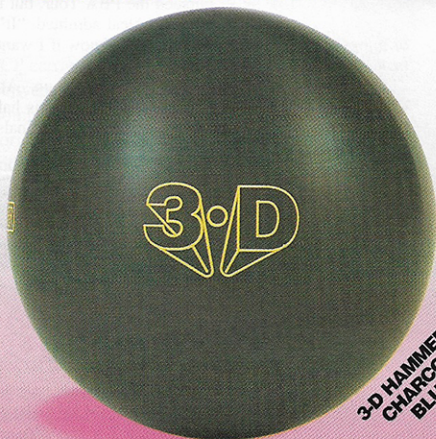

You don't need these...

to see the results of these!

3-D HAMMER
CHARCOAL
BLUE

3-D HAMMER
MIDNIGHT
PEARL

The 3-D HAMMER[®] add a new dimension to bowling.

The eye opening 3-D HAMMER[®] series from Fabal™.

Highly aggressive Neoflex cover stock surrounds a triple density, high torque core. Both 3-D HAMMERS are medium/low R.G. with high flare potential.

The sand finish 3-D Charcoal Blue develops

a high "rev" rate and strong hook (18+) for medium to heavy oil conditions. Factory polished, the 3-D Midnight Pearl maintains it's axis of rotation and hook (18) to get the ball further down the lane on medium to light oil.