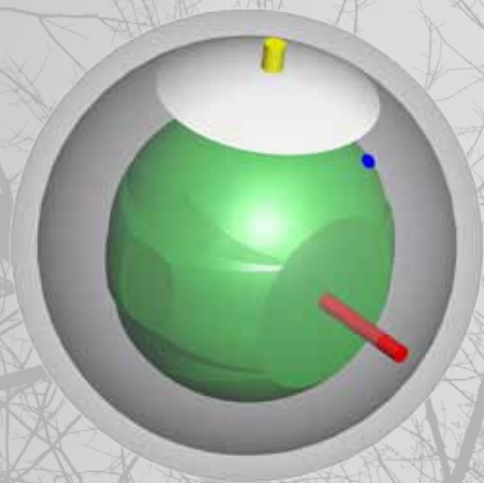

WICKED ENCOUNTER

HIGH PERFORMANCE

We keep making it easier to Bowl the World Over!

ELASTIN 8.0 SUPREME (HYBRID)

The Elastin breakthrough technology has been taken to new levels for the Wicked Encounter. An entirely new chemical additive has been used to create more friction in the front of the lane, while helping the Wicked Encounter have a stronger motion through the back part of the lane, even on heavier oil conditions.

ENCOUNTER CORE

The Encounter core is the same dynamic core found in the original Encounter and Dark Encounter. Bowlers have come to love the Encounter core for the performance it provides through strong and versatile performance characteristics.

WHAT TO EXPECT

The new Elastin coverstock provides a motion characteristic for this category that Columbia 300 fans have been asking for... **more overall hook!** Once again, the Elastin cover along with the Encounter core are a great combination for strong hook and wicked strikes!

Color Orange / Black / Silver
Reaction HOOK
Veneer Elastin 8.0 Supreme (Hybrid)
Surface 800, 800 Abralon® 1500, 1500 Abranet™
Core Encounter
Lane Type Heavy to Medium Oil
Weights 12-16 Pounds

	RG	Diff.	M.B.
16#	2.51	.047	.011
15#	2.50	.052	.013
14#	2.52	.050	.012
13#	2.53	.055	
12#	2.60	.039