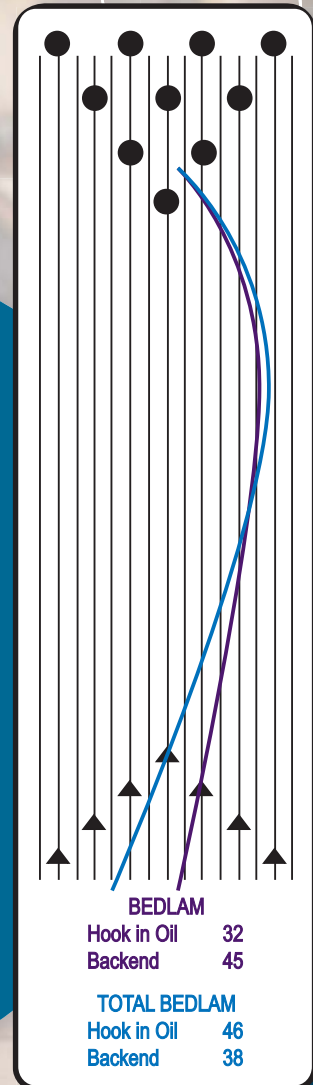

TOTAL BEDLAM

New shell. New Core. New Finish.

Columbia bowls the world over.®

TOTAL BEDLAM VALUE PERFORMANCE

HOOK MONSTER

Be forewarned: the ANARCHY is here. Columbia 300's Total Bedlam is the total opposite of the Bedlam, more aggressive with more total hook. A new coverstock, a new finish, and a new core make the Total Bedlam the Bedlam's perfect complement. The asymmetrical Bedlam Version 2.0 core will drive this ball to hook earlier, while the Full Tilt 6.0 coverstock that has been sanded with 500 and then 4000 grit Abralon® gives it enough traction to stay on the oiliest lanes for a dramatic move into the pocket.

Worldwide
release date
Jan. 14, 2010.

New cover. New core. New finish.

FULL TILT
6.0

STYLE #029744-1269

TOTAL BEDLAM

COLOR	PURPLE PEARL / ORANGE / BLUE PEARL		
REACTION	HOOK MONSTER		
VENEER	FULL TILT 6.0		
SURFACE	500, 500, 500, 4000 ABRALON®		
CORE	BEDLAM V.2.0		
CORE TYPE	MASS BIAS		
LANE CONDITION	MEDIUM OIL		
WEIGHTS	12-16 LBS.		
BALL CLEANER	POWERHOUSE™ ENERGIZER BALL CLEANER		
16#	RG VALUE 2.54	DIFF. 0.052	INT. DIFF. 0.013
15#	RG VALUE 2.53	DIFF. 0.055	INT. DIFF. 0.012
14#	RG VALUE 2.49	DIFF. 0.054	INT. DIFF. 0.014
13#	RG VALUE 2.53	DIFF. 0.053	INT. DIFF. N/A
12#	RG VALUE 2.60	DIFF. 0.039	INT. DIFF. N/A