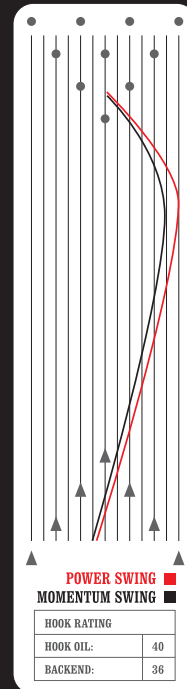

STRIKE. CELEBRATE. REPEAT.

Now that you fully understand the proper techniques of chest bumping, put what you've learned to the test with the Power Swing – the latest high-performance beauty from Columbia 300. Loaded with a new strike hungry TriRib core, one featuring a higher RG and differential than the Resurgence core, and wrapped up tight with the proven NE2Maxx coverstock, you'll get even more total hook, strike like a champ and leave league night with one really sore chest.

KEEP HANDY IN CASE OF FORGETFULNESS

LESSON
003B NUTS & BOLTS

HIGH-PERFORMANCE

PUT THE POWER IN YOUR HANDS.

Introducing the Power Swing - the latest high-performance beauty from Columbia 300. One that features a new strike hungry, flaring TriRib asymmetric core that provides a higher RG (2.51) plus greater differential (.051) than the Resurgence core. We then took this aggressive core and wrapped it with the proven NE2Maxx coverstock, making the Power Swing the ultimate ball for any bowler in search of more overall hook and control.

Higher RG + Greater Differential =
Later Movement & More Backend.

POWER SWING

STYLE #029744-1213

COLOR	BLACK/RED/SILVER		
REACTION	HARD TURN		
VENEER	NE2MAXX		
SURFACE	4000 ABRALON®		
CORE	TRIRIB		
LANE CONDITION	MEDIUM TO HEAVY OIL		
WEIGHTS	12-16 LBS		
RG VALUE 16#	2.51	DIFF. 16#	0.049
RG VALUE 15#	2.51	DIFF. 15#	0.051
RG VALUE 14#	2.52	DIFF. 14#	0.053