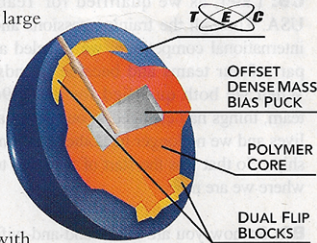

# OUT OF CHAOS COMES ORDER.

The difference between Mass Chaos™ and other balls is indeed striking. The large

polymer core contains a dense mass offset puck which acts as a third weight block, combined with our patented TEC™ coverstock to promote aggressive hooking and snap on the backend of the lane.

The result? Mass Chaos strikes with more explosive power in the pocket. Pins go down. Scores go up.

Want more order in your game? Order Mass Chaos today.

**COLUMBIA 300**

Columbia bowls the world over.®

[www.columbia300.com](http://www.columbia300.com)