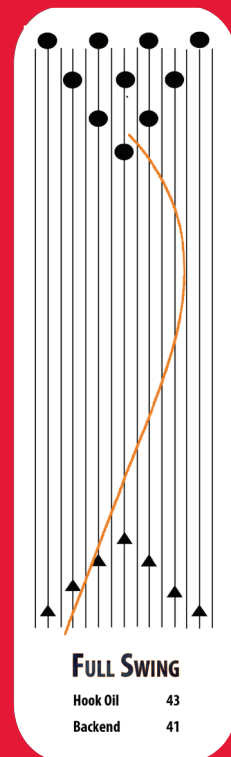

KEEP HANDY IN CASE OF FORGETFULNESS

Available 07.09.09 from Columbia 300 Distributors Worldwide
Columbia 300, P.O. Box 746, Hopkinsville, KY 42241-0746
www.Columbia300.com / 800-531-5920