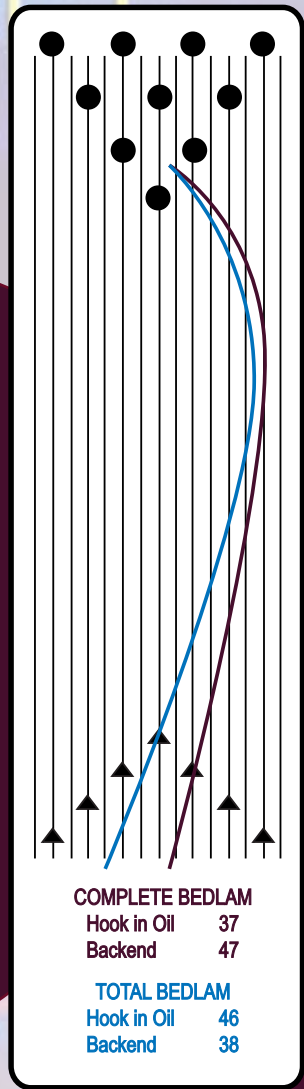

SKID / POWER FLIP

It's Complete this time! The Bedlam has morphed from Total Hook to Complete Backend. We took our Bedlam V2.0 core and wrapped it with our benchmark Full Tilt Shell 5.0. The difference? We polished it with the new Tour Finish everyone is talking about, and you get another shiny ball that hooks from the brand knocking on everyones door and saying CHECK US OUT - it's Complete Bedlam!

Worldwide release date 6/17/10.

From Total Hook to Complete Backend!

STYLE #029744-1295

COMPLETE BEDLAM

COLOR	PURPLE PEARL/BLUE PEARL/RED PEARL
REACTION	SKID/POWER FLIP
VENEER	FULL TILT 5.0 REACTIVE™
SURFACE	800, 800, 1000, 1000 ABRALON® W/POWERHOUSE FACTORY FINISH
CORE	BEDLAM V2.0
LANE CONDITION	MEDIUM
WEIGHTS	12-16 LBS.
BALL CLEANER	POWERHOUSE™ POWER WASH
INTERMEDIATE DIFF.	.012

RG VALUE	16#	2.54	DIFF.	16#	0.052
RG VALUE	15#	2.53	DIFF.	15#	0.055
RG VALUE	14#	2.49	DIFF.	14#	0.054

Available from Columbia 300 Distributors Worldwide
 Columbia 300, P.O. Box 746, Hopkinsville, KY 42241-0746
www.Columbia300.com / 800-531-5920