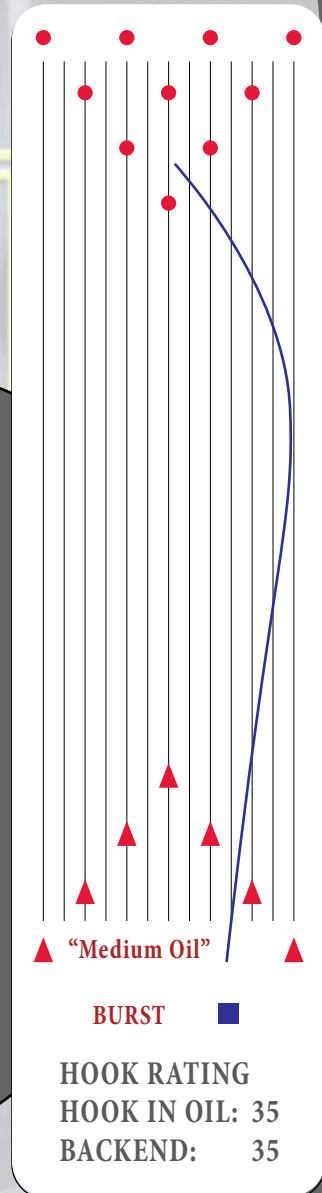

PERFORMANCE

Back by popular demand!

POLISHED ARC

It's back by popular demand! We couldn't make you wait any longer. The Resurgence Core is back and Bursting on the scene.

And yes, we wrapped that core with the original New Era shell formula. We designed this one for medium conditions by polishing it with our standard polished 4000 finish to give all bowlers a more even arc on medium to drier conditions. Leave it out of the box and you'll get a long and even arc to the pins or add some surface and experience a true Resurgence.

Worldwide release date 5/20/10.

STYLE #029744-1293

BURST

COLOR	RED PEARL/BLACK/SILVER PEARL		
REACTION	POLISHED ARC		
VENEER	NEW ERA™		
SURFACE	800,1000, 2000, 4000 ABRALON® W/POWERHOUSE FACTORY FINISH		
CORE	RESURGENCE		
LANE CONDITION	MEDIUM		
WEIGHTS	12-16 LBS.		
BALL CLEANER	POWERHOUSE™ POWER WASH		
RG VALUE	16# 2.47	DIFF.	16# 0.035
RG VALUE	15# 2.46	DIFF.	15# 0.040
RG VALUE	14# 2.50	DIFF.	14# 0.042