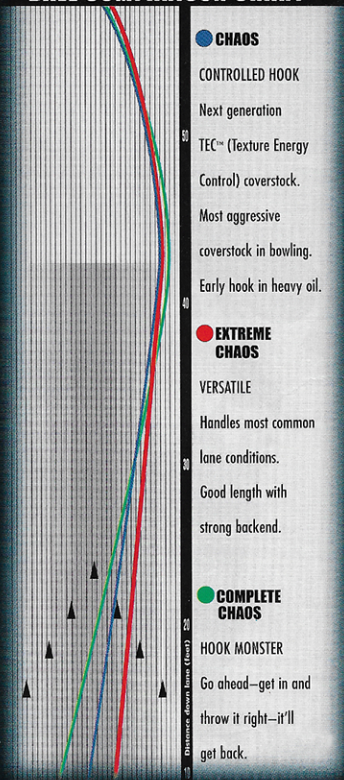

BALL COMPARISON CHART

● CHAOS

CONTROLLED HOOK

Next generation
TEC™ (Texture Energy Control) coverstock.
Most aggressive coverstock in bowling.
Early hook in heavy oil.

● EXTREME CHAOS

VERSATILE
Handles most common lane conditions.
Good length with strong backend.

● COMPLETE CHAOS

HOOK MONSTER
Go ahead—get in and throw it right—it'll get back.

	Core	Rg	Differential	Hook Rating	TEC Rating end of oil	TEC Rating end of lane	Benefit	Best Suited For	Preferred Lane Condition
		2.51	.051	23	10%	35%	Controlled Hook	Strokers	Heavy Oil/ Wet-Dry
		2.56	.043	22	8%	35%	Versatile	Crankers	Medium Oil/ Carrydown
		2.54	.069	2	9%	37%	Hook Monster	Tweeners	Heavy Oil/ Carrydown

COLUMBIA 300

www.columbia300.com

Columbia bowls the world over.®