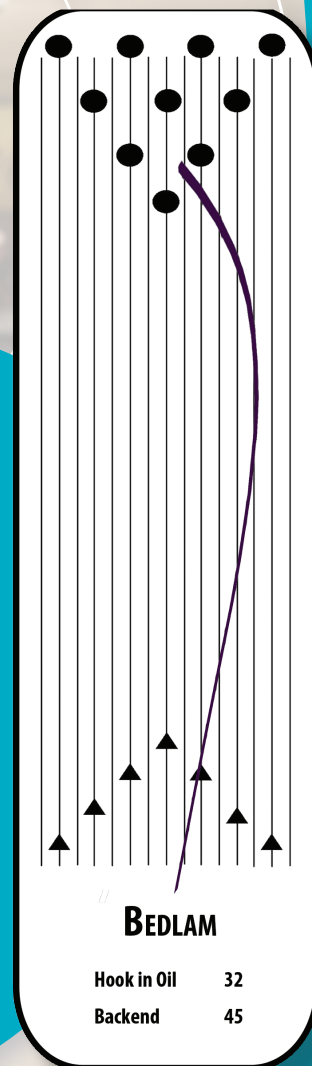

## SKID / FLIP

We're creating a little CHAOS with the new Columbia 300 Bedlam. This is the ball consumers have been asking us for - the one that gets back from anywhere! This is the biggest backending ball in the history of Columbia 300. Bedlam features a new asymmetric (.018) core as well as a new shell called Full Tilt 4.0. The combination is a "tweener's" dream - the ability to hook it with the big boys!

Worldwide  
release date  
Aug. 12, 2009.

**FULL TILT**  
4.0

STYLE #029744-1238

## BEDLAM

<b>COLOR</b>	PURPLE / BLUE PEARL		
<b>REACTION</b>	SKID / FLIP		
<b>VENEER</b>	FULL TILT 4.0		
<b>SURFACE</b>	4000 ABRALON® W/POWERHOUSE FACTORY FINISH		
<b>CORE</b>	BEDLAM		
<b>CORE TYPE</b>	MASS BIAS		
<b>LANE CONDITION</b>	MEDIUM OIL		
<b>WEIGHTS</b>	12-16 LBS.		
<b>BALL CLEANER</b>	POWERHOUSE™ ENERGIZER BALL CLEANER		
<b>RG VALUE</b>	16#	2.51	<b>DIFF.</b> 16# 0.043
<b>RG VALUE</b>	15#	2.50	<b>DIFF.</b> 15# 0.051
<b>RG VALUE</b>	14#	2.49	<b>DIFF.</b> 14# 0.039
<b>INT. DIFF.</b>	.018		