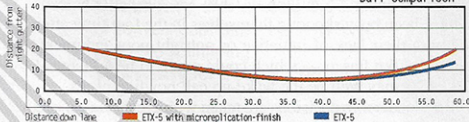

A COMPLETE LIST OF BALLS THAT HOOK AS HARD AS THE NEW SLATE BLUE QUANTUM®:

- 1.
- 2.
- 3.
- 4.
- 5.

Technology triumphs again.

Only Quantum finishes an ETX-5 Proactive coverstock with a revolutionary microreplication abrasive. So only Quantum delivers more hook without sacrificing control. Reach beyond the competition with the hardest-hooking ball in history:

Slate Blue Quantum.

Coverstock: Proactive, microreplication-finished
Traction Characteristic: Enhanced Traction Effect (ETX 5)
Weights: 10-16 lbs.
Hook Potential: 22-13 (dull/shiny)
Length: 3
Backend: 10.5
Average RG: 5.9
Track Flare: 9.2

Ball Comparison

Quantum www.brunswickbowling.com

Official Sponsor of: