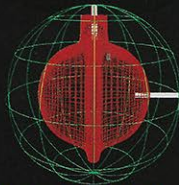

REVOLUTIONARY CORE SYSTEM LOCATES ITS PREFERRED AXIS OF ROTATION *EVERY TIME*.

COMBINING THIS WITH YOUR PERSONAL TRACK AND AXIS, PHANTOM GIVES EACH BOWLER WHAT THEY'VE NEVER HAD BEFORE: UNPARALLELED BALL CONSISTENCY AND

STEALTHCORE I

StealthCore I™ concentrates more weight into Phantom's core, for the lowest moment of inertia of any Brunswick ball. Simply stated: It reacts quick and early for a decisive strike.

STEALTHCORE II

Engineered in a two-piece design, StealthCore II™ also has low moments of inertia. This midrange bomber delivers a punishing strike through the pocket.

STEALTHCORE III

StealthCore III™ delivers an incredibly high moment of inertia. There's more weight near the surface for straight-ahead action, and a devastating, forceful and consistent ground strike on the back-end.