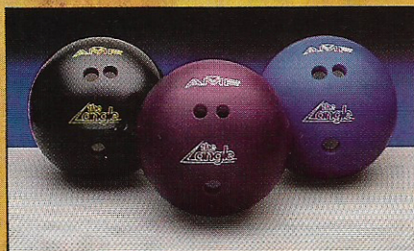

meets his match

At last, a ball that knows no fear, AMF's New Purple Angle. It strikes even through monster oil.

AMF's New Purple Angle—a ball like no other. A unique soft urethane formula and an oil-defeating “soft sand” finish, handles oil like no ball ever could handle oil before. You get more control and when you get more control you get more strikes.

Now the awesome Angle arsenal

is complete . . . there is the Black Angle for light to average oil, the Blue Angle for medium oil and now you have the new Purple Angle to handle oily monsters. Now when you strike oil, have no fear—strike back with the new Purple Angle. At your Bowling Pro Shop.