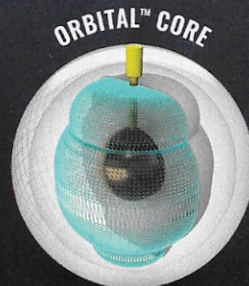

THE **NeX** LEVEL

AXIOM

NeX™ PEARL REACTIVE COVERSTOCK

INNOVATIVE GEOMETRY. HIGHER REVS.

The ALL-NEW Axiom™ Pearl marries motion and geometry with imagination. Combining the Orbital™ Core for explosive power, higher revs and tight spin radius with the innovative NeX™ Pearl Reactive Coverstock for power right when you need it—the Axiom Pearl is pure synergy from core to cover.

LEVEL UP AT STORMBOWLING.COM

THE BOWLER'S COMPANY™
Storm Products, Inc. | 800.369.4402 | stormbowling.com