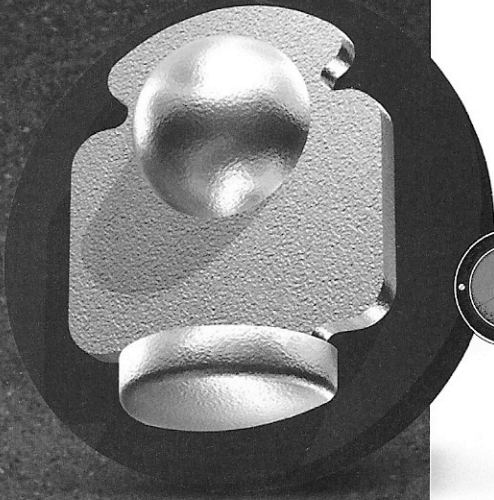

HP3™
HOOK POTENTIAL

ROTOGEAR.com

MILITIA™

Roto Grip, 165 South 800 West, Brigham City, UT 84302 | 888.450.6920 | rotogrip.com/balls/berserk | facebook.com/bowlrotogrip

twitter

YouTube

facebook

GUTS.

Lots of pins for lots of players.

I don't discriminate. If you're with me, we will forge a path of destruction together, regardless of your style. With the same consistent, smooth-rolling Caliber™ weight block as the Bandit™, I utilize increased energy transfer to create maximum pin action for both rev-dominant and speed-dominant players alike.

.035

GRIT.

The best of both worlds.

My 65MH™ Hybrid Reactive Coverstock is the ideal combination of both solid and pearl reactive. This technology gives you the ease of the pearl through the front part of the lane with the smooth reaction of a solid at the breakpoint. It's the perfect marriage of method and mayhem.