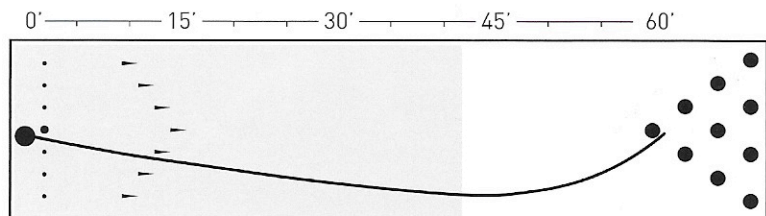

GRIME.

Wreaking havoc on every surface.

I have taken all of the most destructive parts of my predecessors, the Bandit and Outlaw™, and combined them into one unstoppable force.

I'm best suited for medium/heavy oil conditions, but my surface can easily be adjusted to raise hell on a variety of conditions.

Lane Condition - Medium/Heavy Oil

The ball path represents Roto Grip's bowling ball tester. Ask your pro shop professional how the Berserk will work for you.