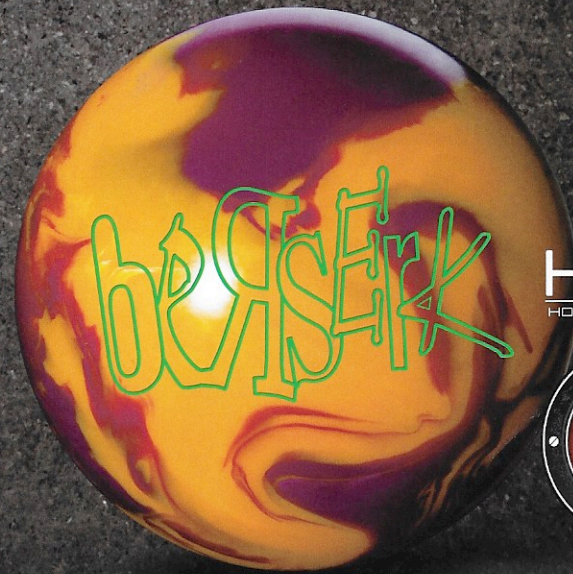

They say uncontrollable fury is a problem.
I say, only if you're in my way.

I won't mince words. I. WANT. THE. TOP. SPOT. And when I want something, I take it. I WILL be the best this game has ever seen, regardless of what stands in my way. You have the choice to either be with me or against me. But be forewarned, if you choose to oppose my efforts, there will be no mercy bestowed upon you. Everything in my path to glory will be destroyed without hesitation. I desire to dominate. And I. WILL. NOT. BE. STOPPED.

Lots of pins for lots of players.

I don't discriminate. If you're with me, we will forge a path of destruction together, regardless of your style. With the same consistent, smooth-rolling Caliber™ weight block as the Bandit™, I utilize increased energy transfer to create maximum pin action for both rev-dominant and speed-dominant players alike.