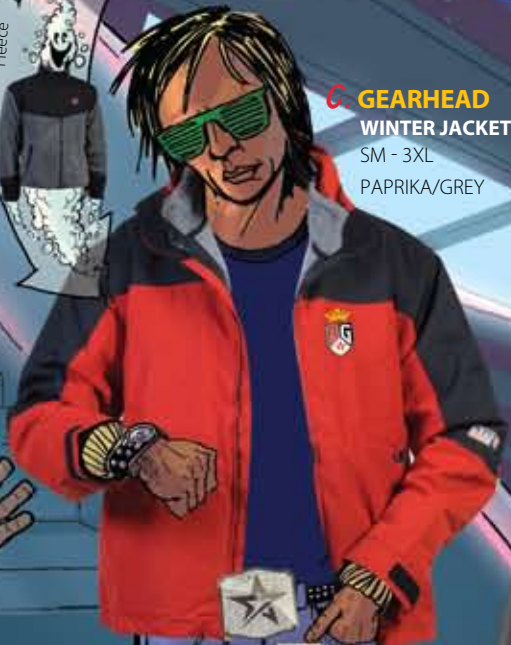

B. CLASSIC POLO SHIRT
SM - 3XL
BLACK
GREY
GOLD
MAROON
COLUMBIA BLUE

A. SHOOTER CREW SHIRT
SM - 4XL
RED/WHITE
BLACK/WHITE
NAVY/WHITE

INSIDE
Fleece

G. GEARHEAD WINTER JACKET
SM - 3XL
PAPRIKA/GREY

E. ROTO STAR BUCKLE

D. ADVANTAGE MOCK NECK SHIRT
SM - 4XL
GRAPHITE
BLACK

F. DIVISION JACKET
SM - 4XL
NAVY/SCARLET/WHITE
RED/WHITE

G. NEOPRENE BALL CUP

H. CHAMPION POLO SHIRT
SM - 3XL
ROYAL/WHITE
RED/WHITE
MAROON/WHITE
GREY/BLACK
COLUMBIA BLUE/WHITE

I. HEISMAN POLO SHIRT
SM - 4XL
NAVY/SCARLET/WHITE
SCARLET/WHITE
BLACK/ORANGE/WHITE

J. HALF BALL KEY CHAIN
• Nucleus™ Core

K. SIZZLE SPORT POLO
XS - 2XL
BUBBLE GUM/WHITE
BLACK/SCARLET

2-BALL ROLLER

• Yellow/Charcoal/Black Screen Print SKU: R2YR