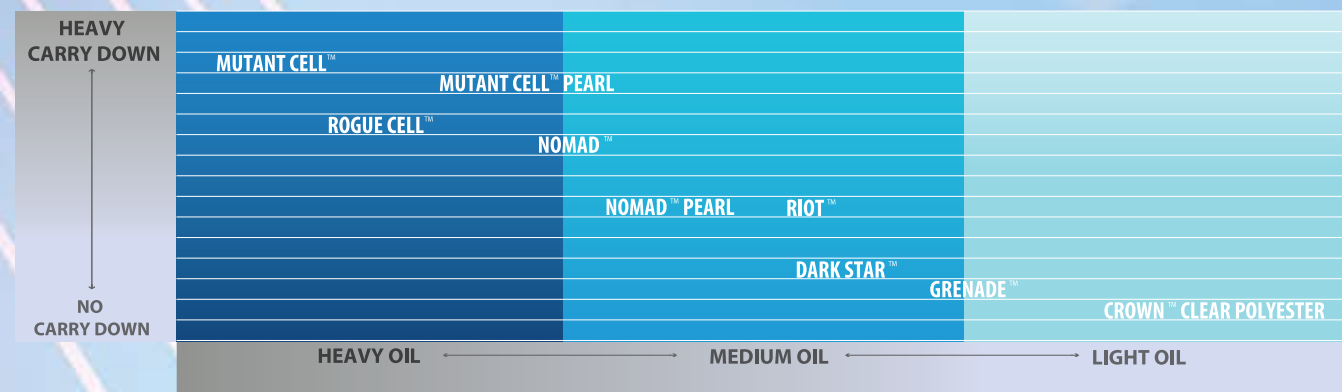

ROTO GRIP BALL CHART

BALL	CORE	RG	DIFFERENTIAL	INTERMEDIATE DIFFERENTIAL	LENGTH (1-20)	BACKEND (1-20)
		16# - 2.52 15# - 2.54 14# - 2.57 13# - 2.64 12# - 2.67	16# - .048 15# - .047 14# - .040 13# - .035 12# - .027	16# - .022 15# - .021 14# - .020 13# - .014 12# - .009	8.5	18
		16# - 2.52 15# - 2.54 14# - 2.57 13# - 2.64 12# - 2.67	16# - .048 15# - .047 14# - .040 13# - .035 12# - .027	16# - .022 15# - .021 14# - .020 13# - .014 12# - .009	7	19
		16# - 2.52 15# - 2.52 14# - 2.57 13# - 2.62 12# - 2.68	16# - .048 15# - .056 14# - .046 13# - .037 12# - .027	16# - .017 15# - .018 14# - .015 13# - .011 12# - .007	7	18.5
		16# - 2.52 15# - 2.55 14# - 2.57 13# - 2.66 12# - 2.70	16# - .049 15# - .054 14# - .046 13# - .037 12# - .027		10	14
		16# - 2.52 15# - 2.55 14# - 2.57 13# - 2.66 12# - 2.70	16# - .049 15# - .054 14# - .046 13# - .037 12# - .027		11	15
		16# - 2.56 15# - 2.58 14# - 2.59 13# - 2.69 12# - 2.70 11# - 2.73 10# - 2.77	16# - .040 15# - .040 14# - .040 13# - .034 12# - .021 11# - .012 10# - .015		9	13
		16# - 2.56 15# - 2.58 14# - 2.59 13# - 2.69 12# - 2.70 11# - 2.73 10# - 2.77	16# - .040 15# - .040 14# - .040 13# - .034 12# - .021 11# - .012 10# - .015		10	13
		16# - 2.56 15# - 2.58 14# - 2.59 13# - 2.69 12# - 2.70	16# - .040 15# - .040 14# - .040 13# - .034 12# - .021		14.5	9

ROTO GRIP BAG CHART

FEATURES	1-BALL TOTE	2-BALL TOTE	2-BALL TOTE PLUS	3-BALL TOTE	2-BALL ROLLER	3-BALL ROLLER	4-BALL ROLLER
600 Denier Polyvinyl Fabric	●	●	●	●	●	●	●
Non-Slip Shoulder Strap with Reinforced Strength	●	●	●	●	●	●	●
Compact Size	●	●					
Padded Ball Compartment	●	●	●	●			
Internal Shoe Pockets Stores and Protects up to Mens Size 15	●						
Large Front Pocket For Extra Storage	●					●	●
Multi Colored Screen Printed Panels	●	●	●	●	●	●	●
Shoe Compartment Stores and Protects up to Mens Size 15			●		●	●	●
Additional Accessory Compartment			●		●	●	
Reinforced Base For Added Durability				●			
Detachable Top Accessory Pack for Ample Storage				●			
Detachable Shoe Compartment Stores and Protects up to Mens Size 15				●			
Large 4" Wheels					●	●	
Extra Large 5" Wheels							●
Adjustable Locking Handle when Fully Extended with an Easy Squeeze Handle Release					●	●	●
Super Duty Molded Plastic Frame					●	●	●
Large Top Accessory Pocket					●		
Oversized Side Pockets for Extra Storage						●	
Large Front Accessory Pocket and Smaller Personal Belongings Pocket						●	
Front Loading Base for Easy Access to Bottom Bag							●
Oversized Side Handles for Easier Loading							●
2 Oversized Front Pockets for Extra Storage							●
Detachable 2-Ball Deluxe Bag							●
2 Large Side Accessory Pockets							●

VISIT ROTOGRIP.COM AND UTILIZE THE ROTO GRIP STAR SEARCH TO FIND THE BEST BALL TO FIT YOUR GAME.