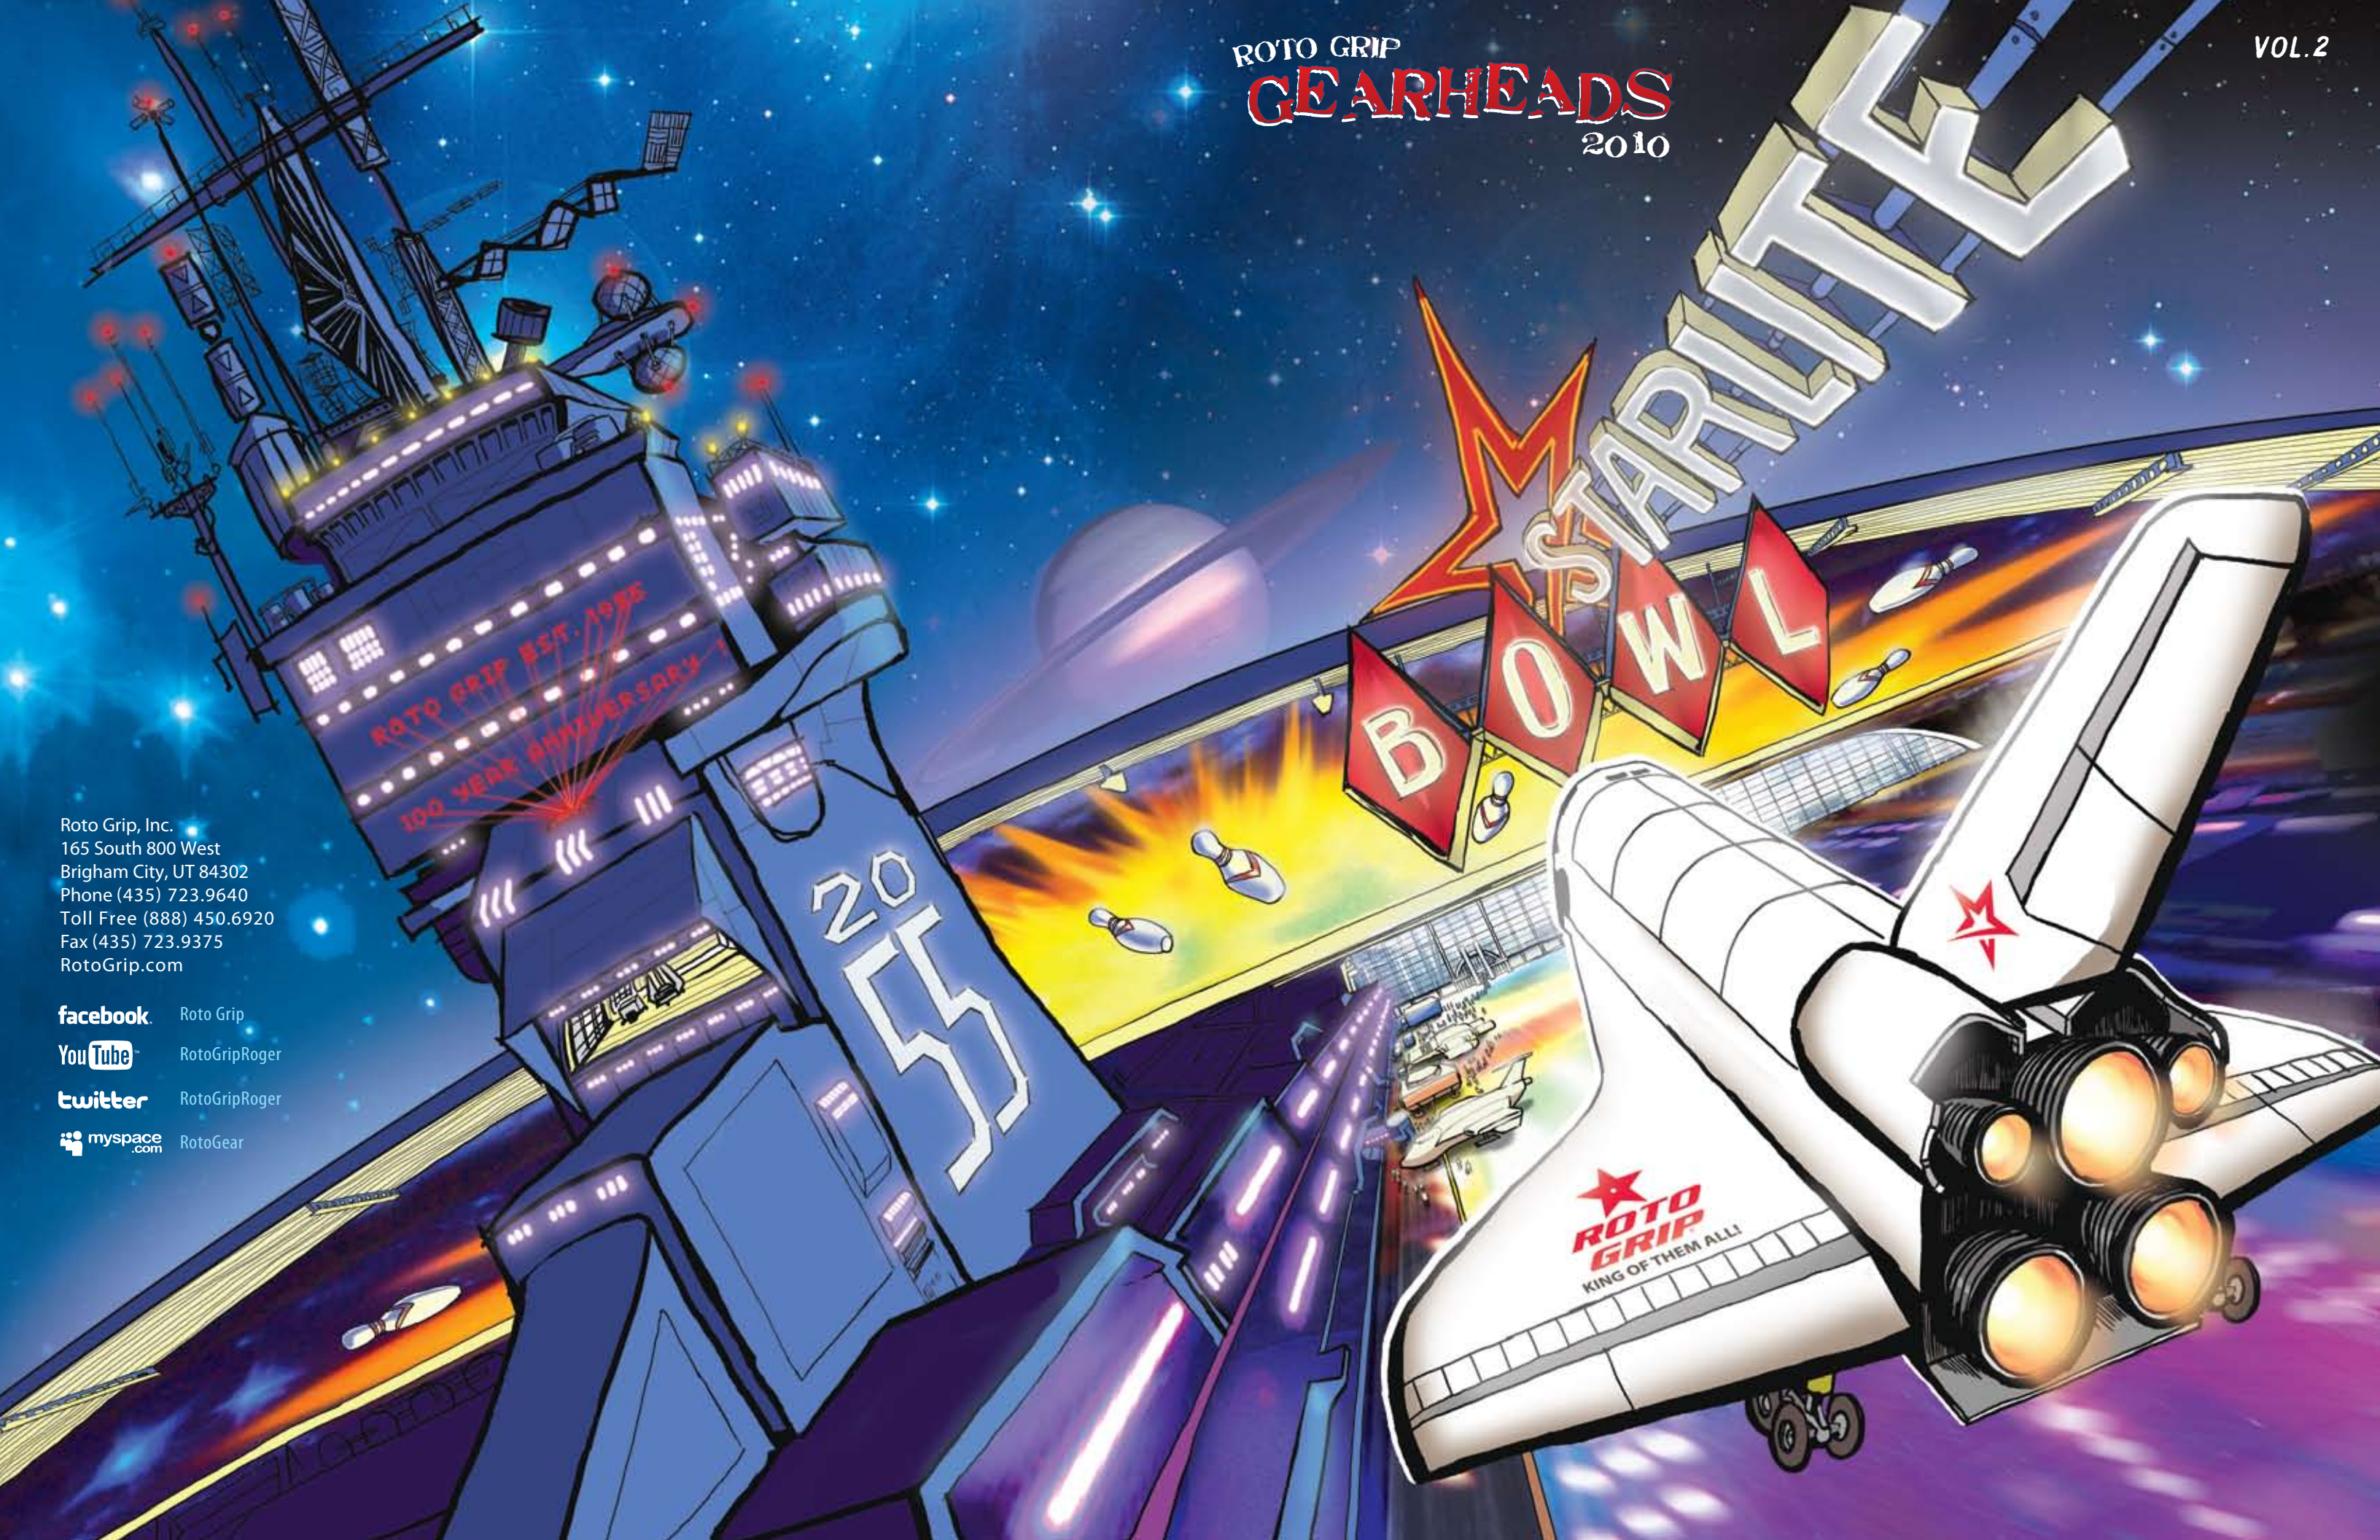

ROTO GRIP
GEARHEADS
2010

VOL. 2

Roto Grip, Inc.
165 South 800 West
Brigham City, UT 84302
Phone (435) 723.9640
Toll Free (888) 450.6920
Fax (435) 723.9375
RotoGrip.com

- **facebook.** Roto Grip
- **YouTube** RotoGripRoger
- **twitter** RotoGripRoger
- **myspace.com** RotoGear