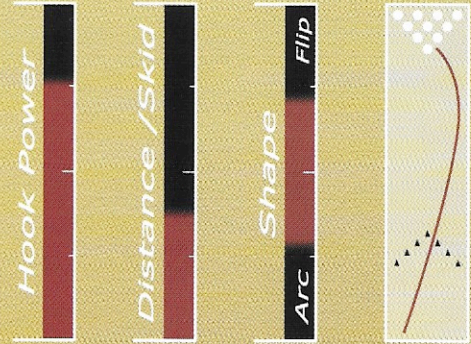

LEGENDS

Diamond Particle

Coverstock	Diamond Particle
Particle Load	Heavy
Factory Finish	Sheen
RG-Min	2.576
RG-Max	2.624
^RG	.048
Flare Potential	7"
Hardness	72-74
Color	Black/Gold
Weights	14-16 lb

A true champion never backs down from a challenge. Legends must rise to the occasion. A perfect combination of power, control, and versatility combine to make the New Standard 2 - redefining the standards again!

Designed with all styles in mind, the Masterpiece is a work of art. The core revs fast, allowing a high flare potential. The new Traction Reactive coverstock allows the ball to clear the heads and midlane with ease, providing a powerful arc at the breakpoint.