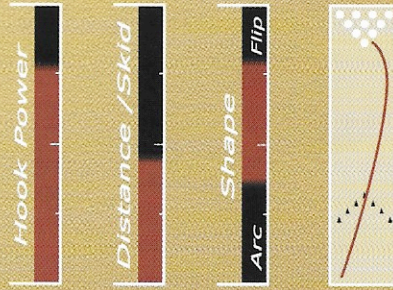

Designed with all styles in mind, the Masterpiece is a work of art. The core revs fast, allowing a high flare potential. The new Traction Reactive coverstock allows the ball to clear the heads and midlane with ease, providing a powerful arc at the breakpoint.

Traction REACTIVE

Coverstock	Traction Reactive
Particle Load	None
Factory Finish	Polish
RG-Min	2.571
RG-Max	2.622
^RG	.051
Flare Potential	6.5" +
Hardness	74-75
Color	Gold/Red/Silver
Weights	14-16 lb

Diamond Particle

*A ball so good it will have you screaming it's name.
Yeah Baby gives great mid lane traction and a fast
revving yet controlled breakpoint with a powerful result.*

Coverstock	Diamond Particle
Particle Load	Heavy
Factory Finish	Sheen
RG-Min	2.57
RG-Max	2.62
^RG	.05
Flare Potential	7.5"
Hardness	72-74
Color	Red/Orange/Yellow
Weights	14-16 lb