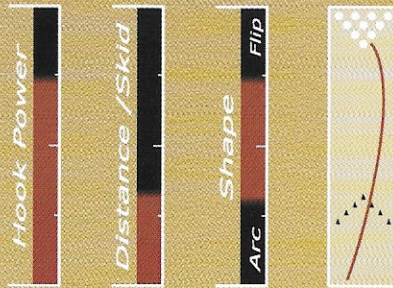

Diamond Particle

*The ball that set the standard from every aspect.
The heavy rolling and hard hitting 'original'
New Standard is a must have for any arsenal.*

Coverstock	Diamond Particle
Particle Load	Light
Factory Finish	Sheen
RG-Min	2.528
RG-Max	2.576
^RG	.048
Flare Potential	7"
Hardness	72-74
Color	Blue/Gold
Weights	14-16 lb