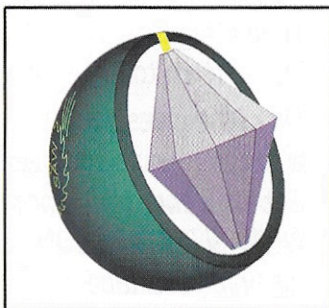

# RETRO BUZZSAW

**THS** (TYPICAL HOUSE SHOT)

## A Proven Winner..!

**The patented diamond shape bowls more 300's and 800's per ball, than any other shaped core.**

Patent: 5,238,245

Lane #1 goes old school with the new retro Buzzsaw THS. A powerhouse that dominates the typical house shot (THS), The Buzzsaw THS glides through the heads while maintaining a strong even arc off the dry boards, thus eliminating over-under reactions.

The retro power comes from Lane #1's dynamically shaped, patented diamond weight block that creates 20% more energy than any other shaped core. This all forgiving, proven winner is wrapped around our famous Super-Flex solid Bleeder coverstock keeping the pins lower for more strikes.