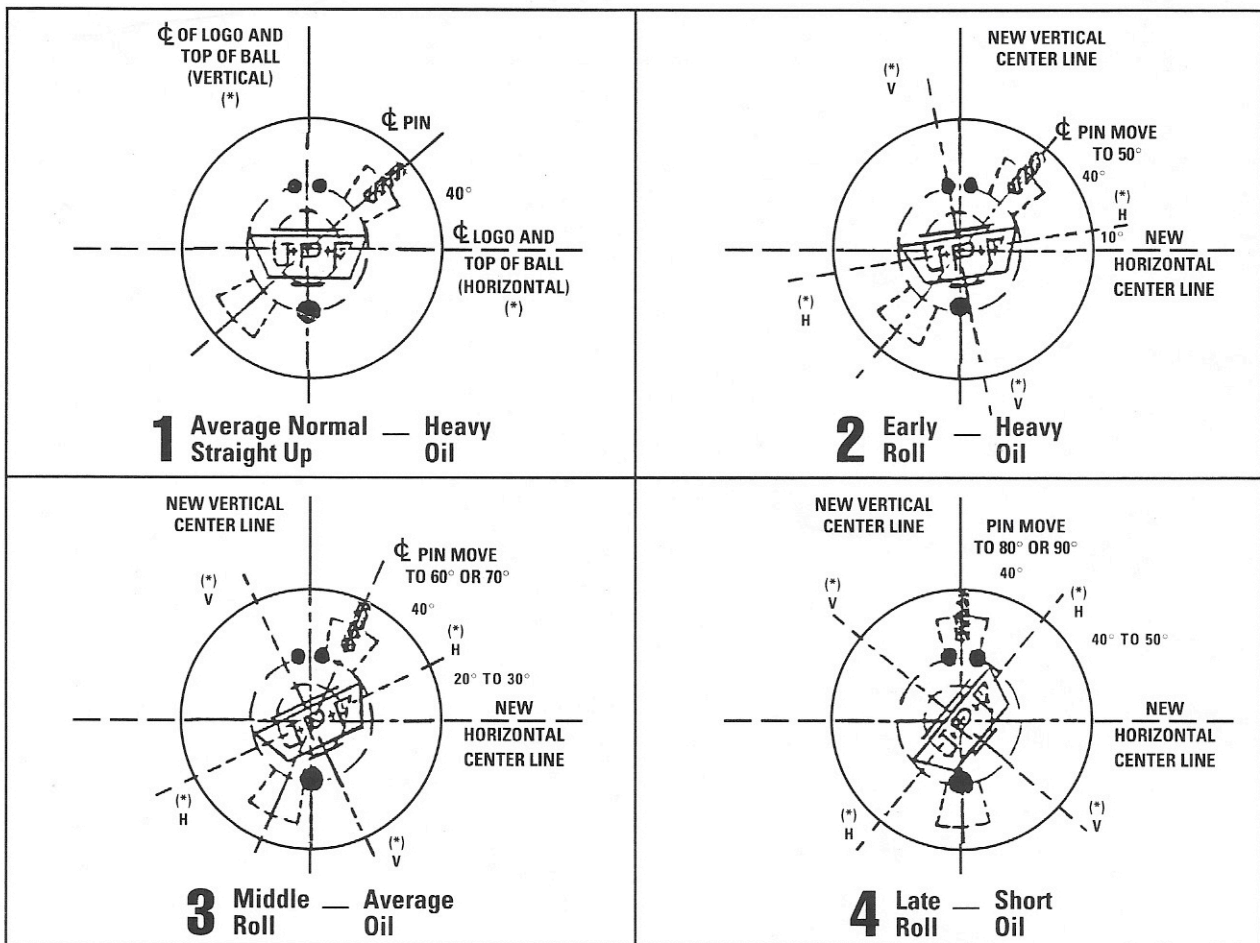

The Axe Bowling Ball

**"FOR BETTER STATS
GET THE AXE"**

Dealer/Distributor
Inquires Invited
ORDER NOW!

URETHANE:

Blue And Black
14, 15 and 16 lb.
Specify Right Or Left Hand
- Drilling Gauge Available -

**800-323-7276
216-949-6980**

Some Suggested Drilling Methods Are As Follows:

For Left Handers Drill Opposite Hand.