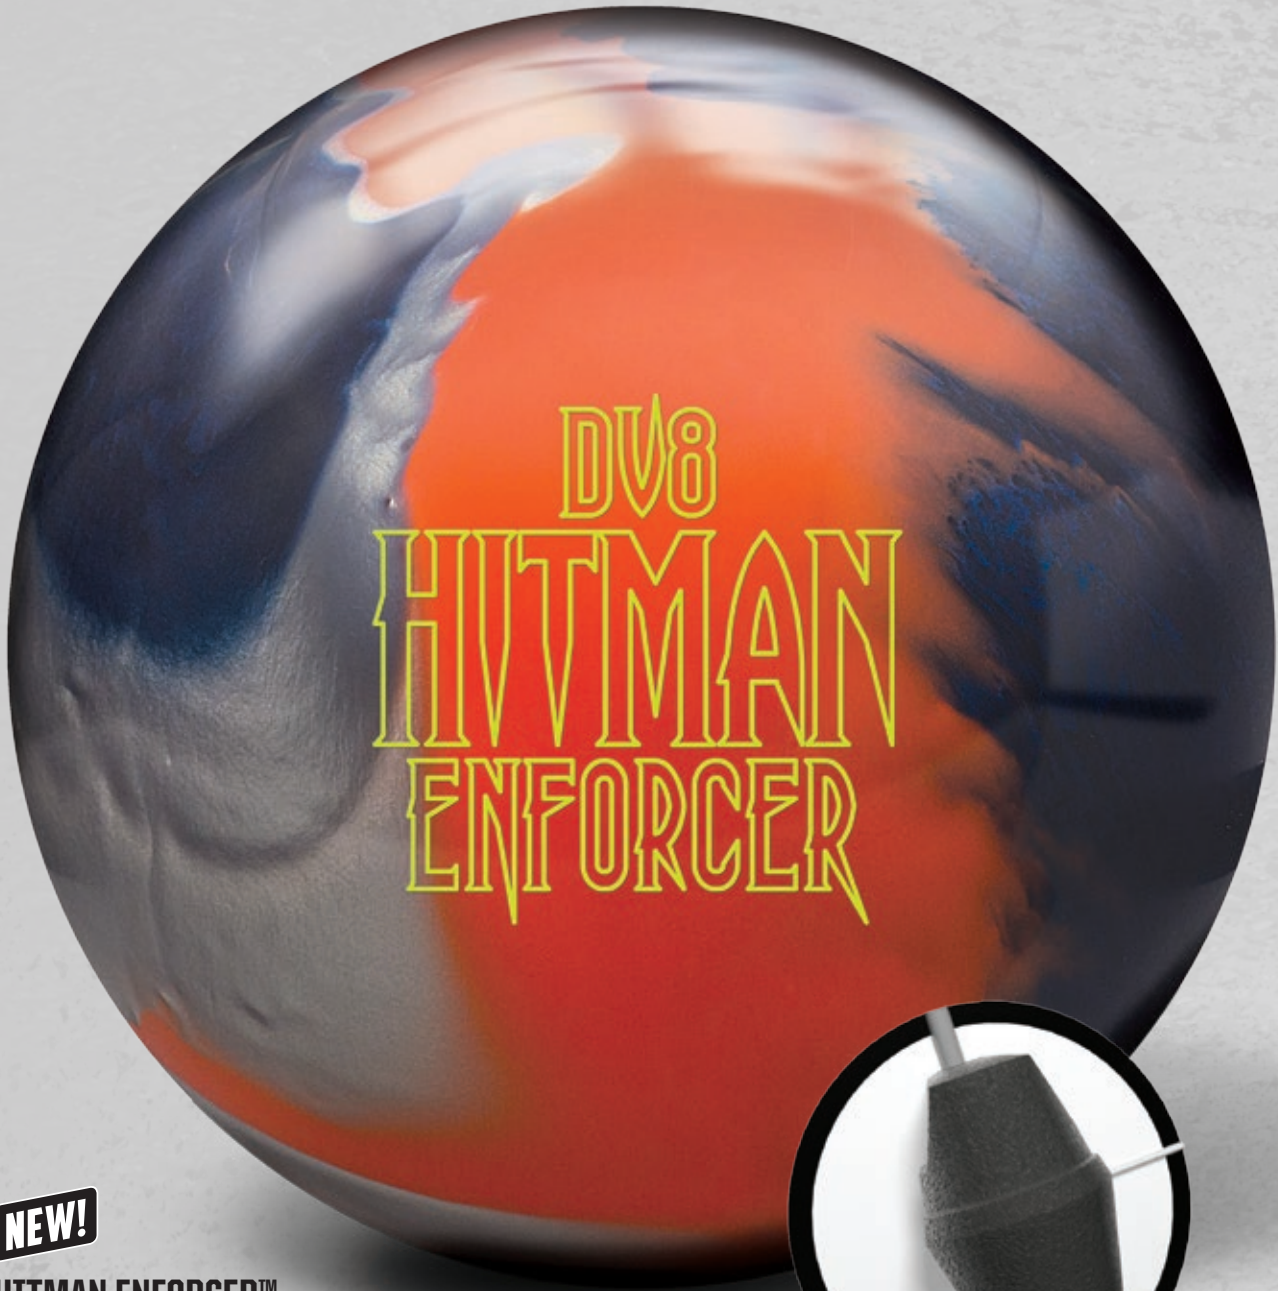

— BORN 2011 —

DVB

Bowling

2018 BALL HIT LIST

\$\$\$\$\$\$\$

NEW!

HITMAN ENFORCER™

PART NUMBER 60-106053-93X

COLOR Navy / Orange / Silver

CORE Hitman Low RG Asymmetric

COVERSTOCK N-Forcer Plus

FINISH 500 Siaair / Crown Factory Compound

WEIGHTS 12-16 lbs.

HOOK 240

LENGTH 140

PERFORMANCE All Purpose with Maximum Flip

\$\$\$\$\$\$\$

PITBULL BITE™

PART NUMBER 60-106001-93X

COLOR Black / Yellow / Neon Green

CORE Pitbull Low RG Asymmetric

COVERSTOCK Composite Fang

FINISH 500 / 1500 Siaair Micro Pad

WEIGHTS 12-16 lbs.