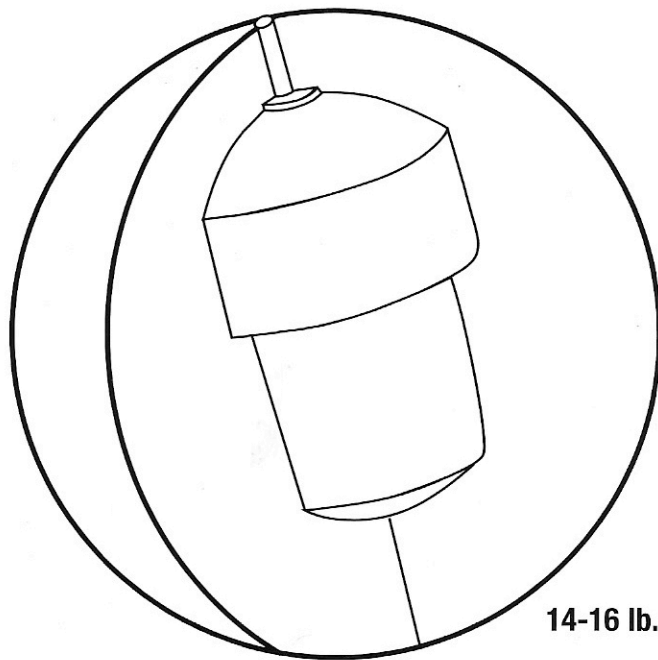

The Spirit™ by Columbia 300® will provide outstanding hook and performance at an incredible value. This is due, in large part, to Columbia and BASF® working together to produce an inexpensive yet high performing coverstock, exclusively for the Spirit cause. The core has an Rg of 2.59 (15 lb.) and will create 3-5 inches of track flare. The Spirit is factory polished with a hook rating of 16; however, it can be sanded to greatly increase hook potential. The Spirit is sure to provide striking results on most common lane conditions, AND ALL FOR A GREAT CAUSE!!

TECHNICAL BALL INFORMATION

	Hook Rating (Beards of hook)	TEC Rating*	
		(End of Oil)	(End of Lane)
SPIRIT™	16	7	32

All balls were tested with the finish that comes from the factory.

*TEC™ rating is the percent decrease in kinetic energy. The TEC rating is an indication of the energy transferred from kinetic (forward velocity) to rotational (hook). The higher the TEC rating, the more hook up to that area of the lane.

For more information, visit your local pro shop.
www.columbia300.com

ORDER INFORMATION:

AVAILABLE WEIGHTS:
10-16 lbs.

ITEM NUMBER:
W28-10

COLOR:
Liberty Blue with Red & White Engraving

FACTORY FINISH:
Polished