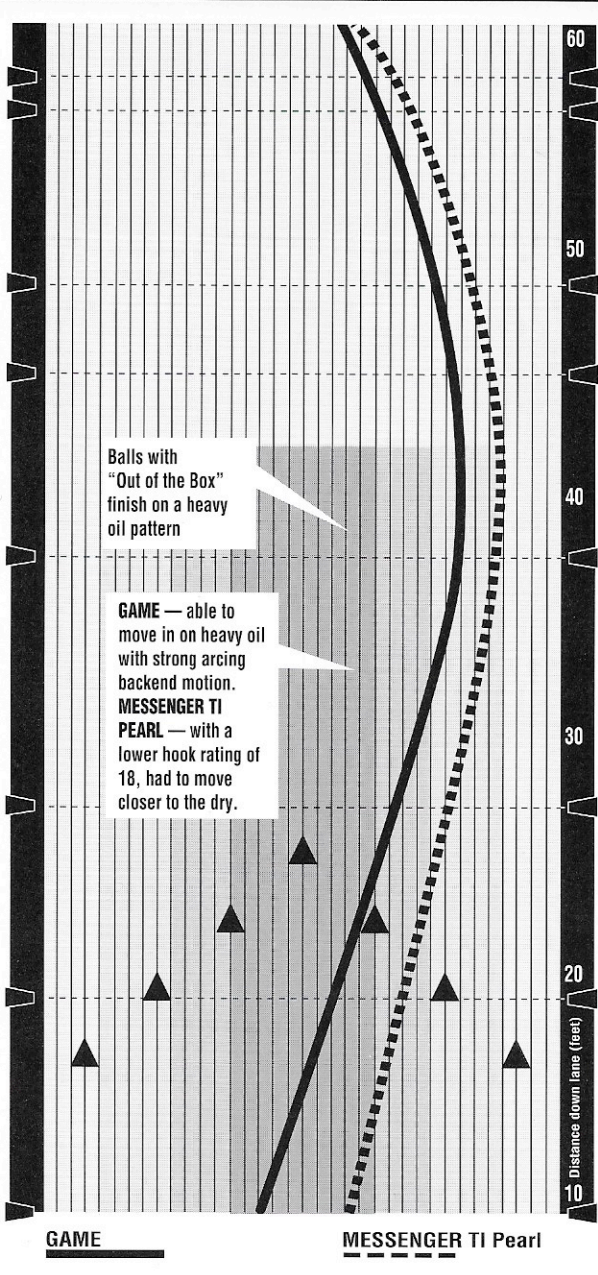

Got
Game?

GAME

THE GAME. RECOMMENDED FOR AGES 12-80.

You'll never outgrow this incredible performance. The new Game™ ball from Columbia 300® lets you play big — without having to pay big. Ideal for heavy oil conditions, the Game features original TEC™ coverstock with a heavy concentration of particles for maximum grip. Additionally, its double cylinder core — a proven winner in past Columbia balls — delivers more power into the pocket. So if you want to play better and pay less, there's only one ball for you. Make sure you **Got Game!**

TEC
Texture Energy Control

Columbia
300 **COLUMBIA 300**®

Columbia bowls the world over.
www.columbia300.com

Columbia 300® is pleased to introduce a new and exciting member to our mid performance family. The GAME™ is destined to set a new standard for hook and overall performance in its class. The Game features our proven double cylinder core with our original TEC™ coverstock, which revolutionized particle technology. The Game has a low Rg of 2.519 and a differential Rg of .047, which will allow for up to 6 inches of track flare. The result: unbeatable performance at a great price. Get in the Game!

TECHNICAL INFORMATION

Texture Energy Control

Double Cylinder Core

Stabilizer Core

FEATURES: BENEFITS:

| | | |
|-------------------------|--|---|
| CORE TECHNOLOGY: | Double Cylinder Core. | Locates the core in a position to match the Rg values, resulting in an efficient use of the dense mass. |
| COVERSTOCK: | TEC™ Coverstock incorporating reactive cover with suspended particles. | Small suspended particles help the ball to hook in oil but retain enough energy to flip on the backend. |
| HARDNESS: | 75-78 | ABC/WIBC Approved. |