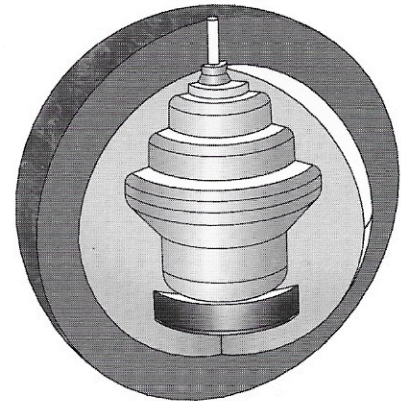

FORMULA▶▶▶

COLUMBIA
300

Columbia bowls the world over.®

www.columbia300.com

Columbia bowls the world over.®

FORMULA ▶▶▶™

	FEATURES:	BENEFITS:
CORE TECHNOLOGY:	Stair Step Top Core with Bottom Flip Block.	Creates a medium/low Rg for mid-lane roll.
COVER STOCK:	Vaccine™	This light loaded, large particle creates controllable hook in oil and maximum backend.
HARDNESS:	75-78	

ORDER INFORMATION:

AVAILABLE WEIGHTS: 12-16 lbs.

ITEM NUMBER: Z42-48

COLOR: Teal/Blue/Red with Silver Sparkle Engraving

FACTORY FINISH: Compound

DYNAMIC PROPERTIES

Weight	Rg	Differential Rg
16lb.	2.498	0.045
15lb.	2.530	0.045
14lb.	2.566	0.045