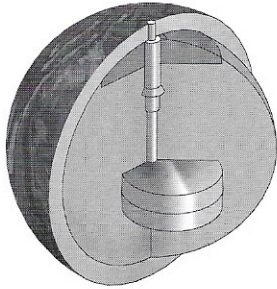

Not for the Faint at Heart.

Show 'em what you're made of. Take the game by the horns with a double dose of Flipside™, the wild and wicked side of Columbia 300®. Wild™ crashes the party in all its new ruby, gold and royal pearl splendor. Not your ordinary player, this ball dominates without shame. And its partner, Wicked™, takes no prisoners. With lightning speed, it destroys the most fierce opponent. In its new mix of black, red and teal, Wicked™ spits fire.

Columbia's Flipside Wild & Wicked. Only for those who know no fear.

COLUMBIA
300
flip **epis**

Wild™

FEATURES:

BENEFITS:

CORE TECHNOLOGY:	Modified 3-piece core with high-density offset puck below the center.	The offset puck creates pin out and track flare.
COVER STOCK:	Pearlized Super-Flex™ Reactive Urethane by BASF®	Creates more skid in oil for more flip on dry boards.

ORDER INFORMATION:

AVAILABLE WEIGHTS: 10-16 lbs.

ITEM NUMBER: Y49-48

COLOR: Ruby/Gold/Royal Pearl with Neon Yellow/Hot Pink Engraving

FACTORY FINISH: Polished

Wicked™

FEATURES:

BENEFITS:

CORE TECHNOLOGY:	Dense Polymer Core	Results in a medium Rg for more length and medium differential to reduce overall hook.
	Bottom Flip Block	Creates a smoother arcing motion at the break point for more control.
COVER STOCK:	Enhanced version of our Super-Flex™ coverstock	Creates increased friction between the ball and the dry boards on the lanes.