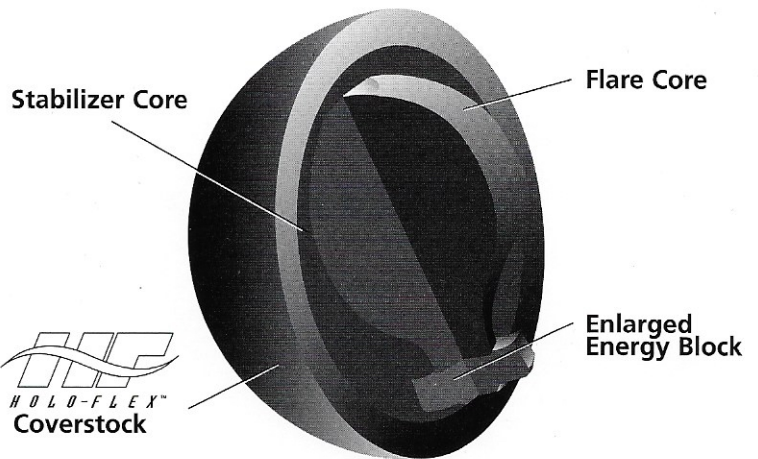

PRETTY. DEADLY.

THE CUDA IS BACK.

Only this time it's dressed to kill. Introducing the Cuda 2000™ - a lethal combination of beauty and brawn. This pin crusher features our new Holo-Flex™ shell so it goes farther and grips the lane like never before. And we've incorporated a flip block with our exclusive core-in-a-core technology for maximum snap on the backend. It's a deadly combination that lets you move inside when the heads break down with a reaction that powers down the lane and hooks back to the pocket. The Cuda 2000. Easy on the eye. Hard on anything that gets in its way.

Columbia bowls the world over.®

www.columbia300.com

CUDA™

2000

The new Cuda™ 2000 features a brand new, revolutionary reactive shell. The new shell, called Holo-Flex™ contains a new engineered additive. This new, synthetic additive has a high aspect ratio, which means that it is much longer in one direction than another. This allows the soft, sparkly additive to extend above the ball surface giving it a unique texture. The new reactive shell exaggerates the normal reactive ball motion. Holo-Flex™ gets down the lane even better than reactive and then flips harder at the break point. The Cuda 2000 will allow bowlers to move inside as the heads break down with a motion that gets down the lane easily and hooks with a strong reaction back to the pocket.

TECHNICAL INFORMATION

CORE TECHNOLOGY:

FEATURES: Flip block with core-in-a-core.

BENEFITS: This core has a medium-high differential with medium low Rg which equates to a ball that goes long with maximum flip on the backend.

COVERSTOCK:

Pearlized Holo-Flex™

Reactive cover with new soft synthetic additive which creates a unique texture. Holo-Flex™ means maximum length and backend flip.

HARDNESS:

75-78

ABC-WIBC Approved

TECHNICAL SPECIFICATIONS: