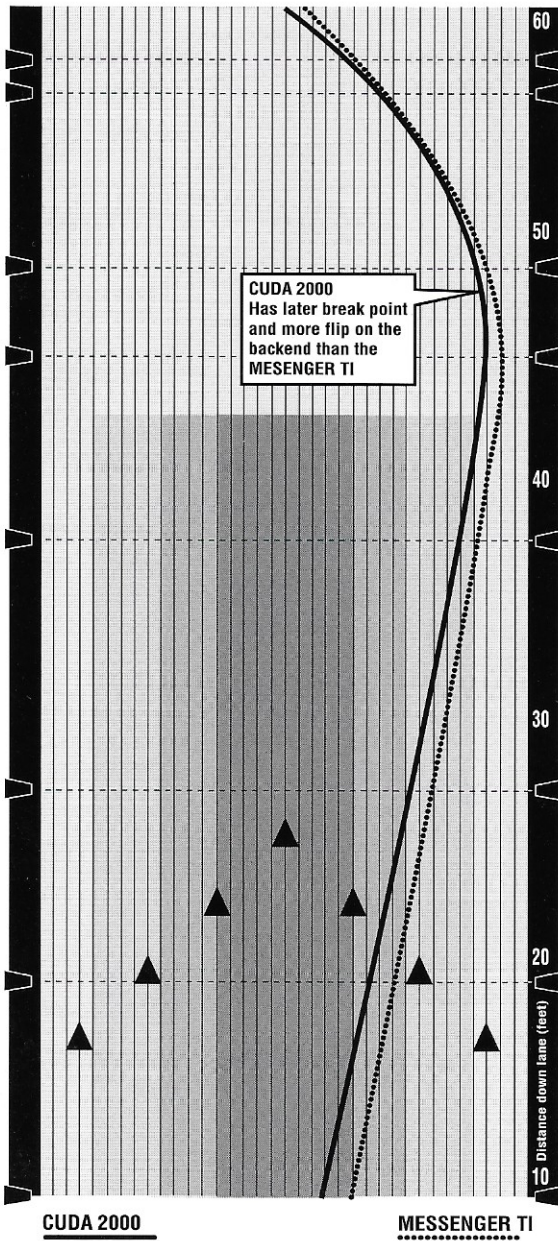

PRETTY. DEADLY.

THE CUDA IS BACK.

Only this time it's dressed to kill. Introducing the Cuda 2000™ - a lethal combination of beauty and brawn. This pin crusher features our new Holo-Flex™ shell so it goes farther and grips the lane like never before. And we've incorporated a flip block with our exclusive core-in-a-core technology for maximum snap on the backend. It's a deadly combination that lets you move inside when the heads break down with a reaction that powers down the lane and hooks back to the pocket. The Cuda 2000. Easy on the eye. Hard on anything that gets in its way.

Columbia bowls the world over.®

www.columbia300.com

CUDA™

2000

The new Cuda™ 2000 features a brand new, revolutionary reactive shell. The new shell, called Holo-Flex™ contains a new engineered additive. This new, synthetic additive has a high aspect ratio, which means that it is much longer in one direction than another. This allows the soft, sparkly additive to extend above the ball surface giving it a unique texture. The new reactive shell exaggerates the normal reactive ball motion. Holo-Flex™ gets down the lane even better than reactive and then flips harder at the break point. The Cuda 2000 will allow bowlers to move inside as the heads break down with a motion that gets down the lane easily and hooks with a strong reaction back to the pocket.

TECHNICAL INFORMATION

CORE TECHNOLOGY:

FEATURES: Flip block with core-in-a-core.

BENEFITS: This core has a medium-high differential with medium low Rg which equates to a ball that goes long with maximum flip on the backend.