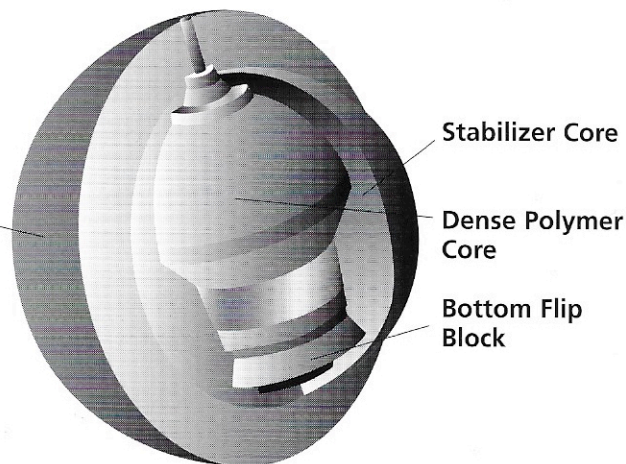

FEATURES: BENEFITS:

CORE TECHNOLOGY:	Dense polymer core.	High density center core promotes early roll. Medium-low differential Rg creates control at the break point with continuous backend hook.
	Bottom flip block.	High density bottom flip block creates more midlane roll.
COVERSTOCK:	TEC² Coverstock incorporating reactive cover with an enhanced lane-gripping additive.	Polishes easily which provides maximum versatility. Most aggressive coverstock Columbia 300 has ever developed.
HARDNESS:	75-78	ABC/WIBC approved.

TECHNICAL SPECIFICATIONS:

DYNAMIC PROPERTIES

Weight	Rg	Diff. Rg
16 lb.	2.518	0.042
15 lb.	2.551	0.039
14 lb.	2.607	0.041

HOOK RATING

	Hook Rating (boards of hook*)	TEC Rating* (End of Oil) | (End of Lane)	
CLASSIC ROCK™	23	10	36
ROCK ON™	28	12	42
ROCK STAR™	23	9	35

* For average speed and rotation

TRACK FLARE:
4" to 5"

ORDER INFORMATION:

AVAILABLE WEIGHTS:
12 – 16 lbs.

ITEM NUMBERS:
V24-02

COLOR:
Black/Blue with Light Grey Engraving

FACTORY FINISH:
Polished

COLUMBIA 300

Columbia bowls the world over.®

For more information, visit your local pro shop.
www.columbia300.com