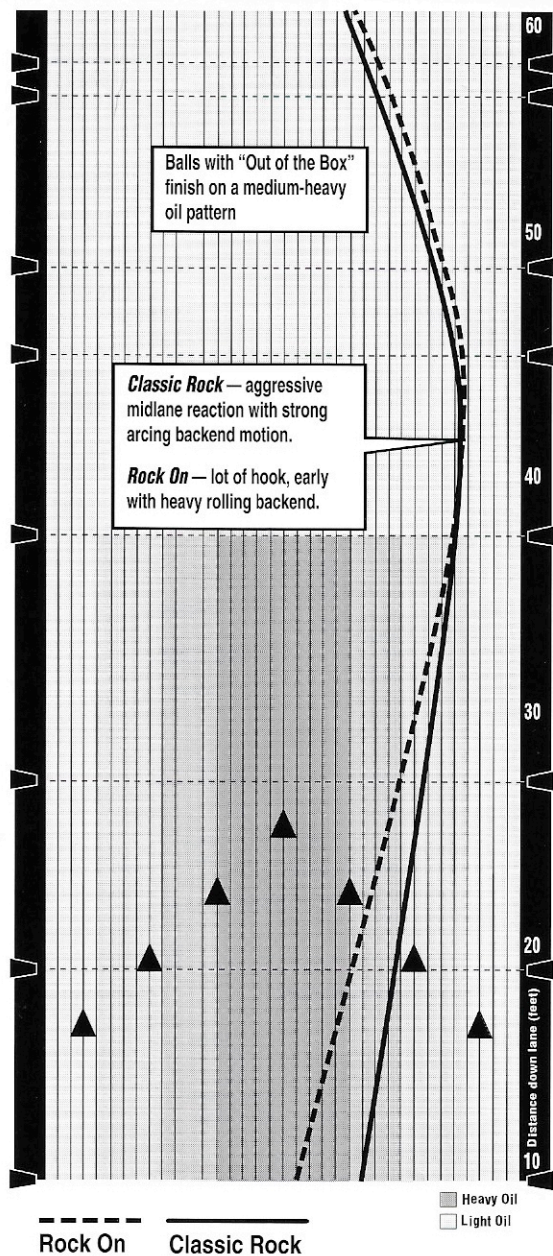

CLASSIC Rock™

The new Columbia 300® Classic Rock™ features the TEC²™ (patent pending) shell with its microscopic particles to bite through oil for more hook. This low Rg (2.518) and medium-low differential Rg (.042) creates a ball with a lot of midlane reaction and strong arcing backend for control at the break point. This ball will perform well when the bowler needs a ball to get into an early roll with controllable ball motion.

TECHNICAL INFORMATION

Texture Energy Control