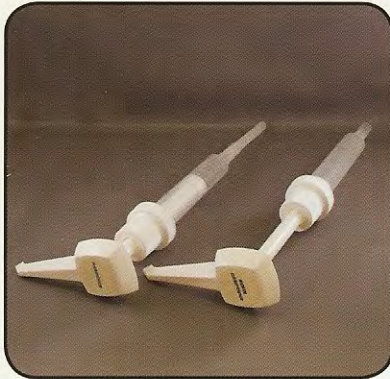

Pro-Plug Pump Set
160321PK