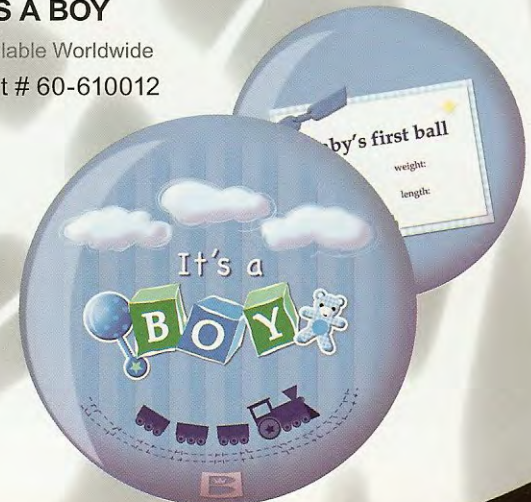

Available Worldwide
Part # 60-310018

NEW BIRTHDAY

Available Worldwide
Part # 60-610041

CHICAGO CUBS

Available in U.S. Only
Part # 60-6110010

NEW YORK YANKEES

Available in U.S. Only
Part # 60-610009

IT'S A GIRL

Available Worldwide
Part # 60-610011

IT'S A BOY

Available Worldwide
Part # 60-610012

PRO SHOP MERCHANDISE

Spinning Ball Holder
60-104076

Blue Slat Wall Holder
60-860806

Clear Slat Wall Holder
61-860807

Blue Ball Ring Stand
61-860802