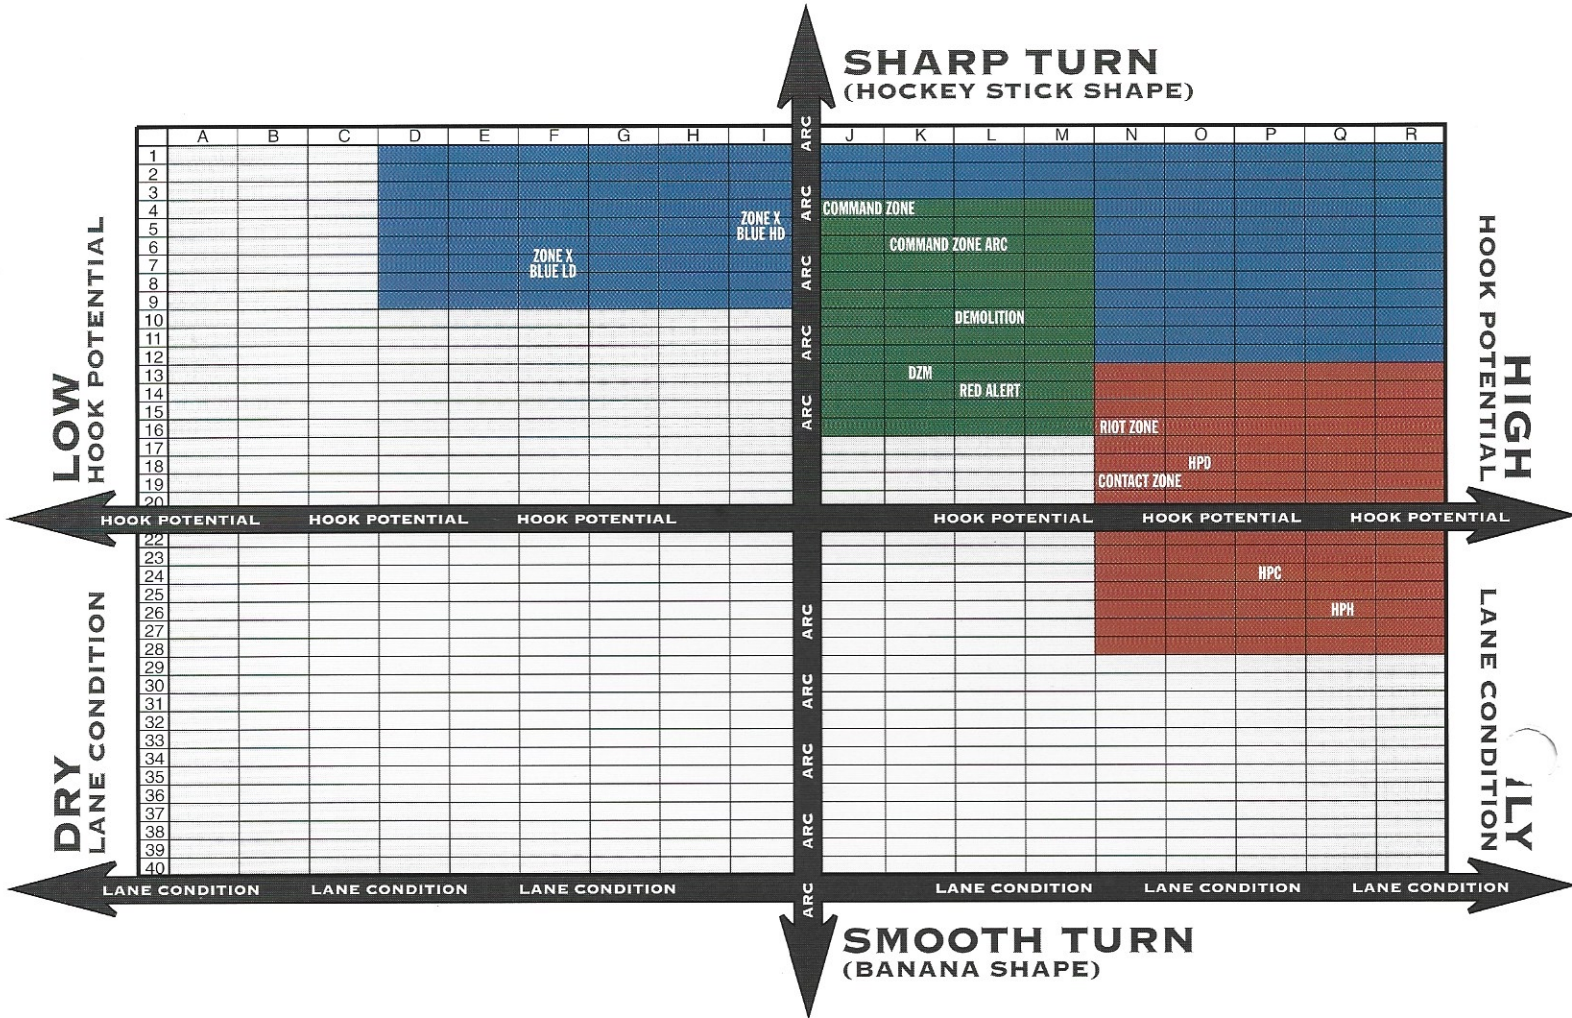

ZONE PERFORMANCE CHARACTERISTICS

There's a Zone™ for every skill level and lane condition. Which Zone is best for you? Take a look:

Hook Potential: Displayed on the horizontal axis. Lower hook potential balls to the left, higher hook potential balls to the right.

Arc Shape: Displayed on the vertical axis. More violent/sharp-turn balls at the top, smoother/more-even reacting balls at the bottom.

Lane Condition Recommendations: Displayed on a horizontal axis on the bottom of the matrix.