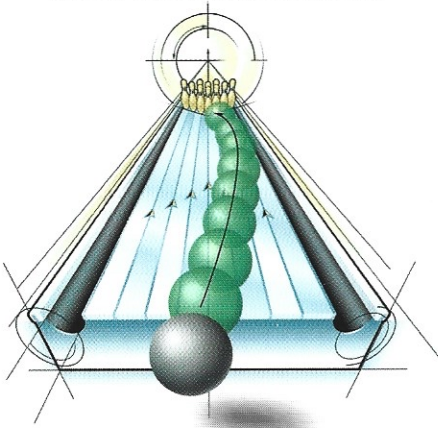

ZONE X INTERACTIVE SERIES

TURN ON AN X

Gotta lotta hand? Interactive™ coverstocks are for you. Wrapped around the X-Core, Interactive is fine-tuned for the high-rev player. Accelerating through the heads for the cleanest front-end in bowling. From ANY manufacturer. Breaking the myth that all things Brunswick hook at your feet. And proving once again that if it's not a Zone, it's obsolete.

www.brunswickbowling.com

WE INNOVATE. THEY IMITATE. ZONE

© 2003 Brunswick Bowling & Billiards Corporation

ZONE PERFORMANCE CHARACTERISTICS

There's a Zone™ for every skill level and lane condition. Which Zone is best for you? Take a look:

Hook Potential: Displayed on the horizontal axis. Lower hook potential balls to the left, higher hook potential balls to the right.

Arc Shape: Displayed on the vertical axis. More violent/sharp-turn balls at the top, smoother/more-even reacting balls at the bottom.

Zone Proactive Series: Proactive® coverstocks using Double-ended Doorknob and inverted Light-bulb cores for all types of players when the lanes get tight.

Zone X Interactive Series: Length-enhanced Interactive™ coverstocks and Xometric core designs for high RPM players.