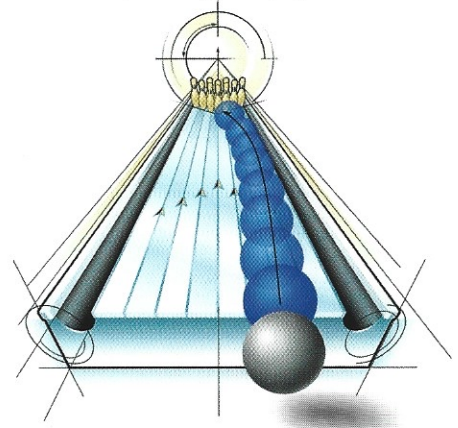

Hook Potential: Displayed on the horizontal axis. Lower hook potential balls to the left, higher hook potential balls to the right.

Arc Shape: Displayed on the vertical axis. More violent/sharp-turn balls at the top, smoother/more-even reacting balls at the bottom.

Lane Condition Recommendations: Displayed on a horizontal axis on the bottom of the matrix.

Zone Reactive Series: Aggressive PowrKoil™ and PowerSurg™ Reactive coverstocks, inverted Light-bulb cores for medium RPM players.

Zone Proactive Series: Proactive® coverstocks using Double-ended Doorknob and inverted Light-bulb cores for all types of players when the lanes get tight.

Zone X Interactive Series: Length-enhanced Interactive™ coverstocks and Xometric core designs for high RPM players.