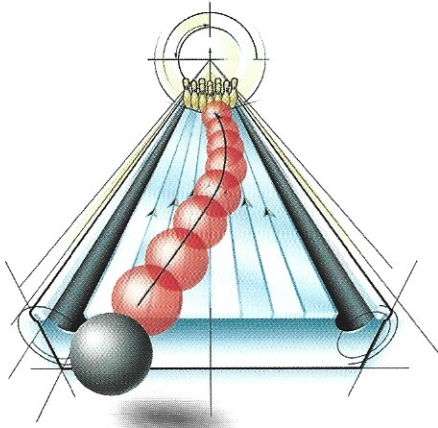

ZONE X INTERACTIVE SERIES

TURN ON AN X

Gotta lotta hand? Interactive™ coverstocks are for you. Wrapped around the X-Core, Interactive is fine-tuned for the high-rev player. Accelerating through the heads for the cleanest front-end in bowling. From ANY manufacturer. Breaking the myth that all things Brunswick hook at your feet. And proving once again that if it's not a Zone, it's obsolete.

Hook Potential: Displayed on the horizontal axis. Lower hook potential balls to the left, higher hook potential balls to the right.

Arc Shape: Displayed on the vertical axis. More violent/sharp-turn balls at the top, smoother/more-even reacting balls at the bottom.

Lane Condition Recommendations: Displayed on a horizontal axis on the bottom of the matrix.

Zone Reactive Series: Aggressive PowrKoil™ and PowerSurg™ Reactive coverstocks, inverted Light-bulb cores for medium RPM players.

Zone Proactive Series: Proactive® coverstocks using Double-ended Doorknob and inverted Light-bulb cores for all types of players when the lanes get tight.

Zone X Interactive Series: Length-enhanced Interactive™ coverstocks and Xometric core designs for high RPM players.