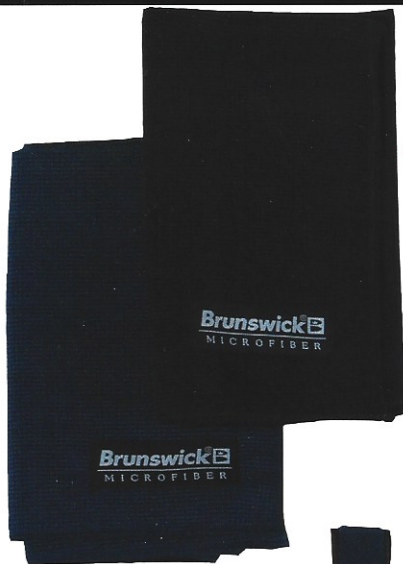

## Offense Shoe Slider

Model Number: 860310

- Slips on over the sliding sole of your bowling shoe to increase your sliding ability.
- Perfect for synthetic approaches, high humidity areas, or anywhere additional slide is needed.
- Scan suede construction with elastic retaining band.
- One size fits most.

## Shoe Brush

Model Number: 860315

- Compact design fits easily inside your bag or accessory bag.
- Rugged stiff brass bristles are perfect for bringing the sliding soles of bowling shoes back to proper condition to ensure a smooth ride to the foul line.