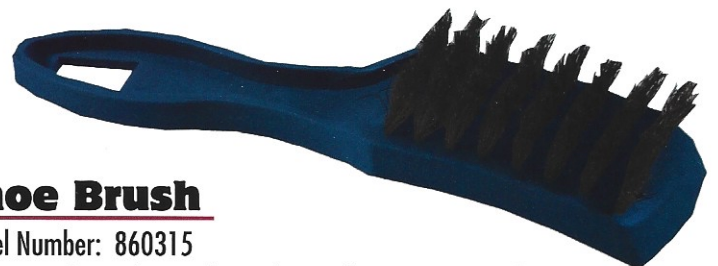

## Blitz Defense Shoe Cover

Model Number: 860319      Inferno  
Model Number: 860320      Skulls  
Model Number: 860321      Surf's Up

- Defend your bowling shoes from the offensive elements, inside and outside your bowling center and do it with an attitude!
- Defense shoe covers protect the soles of your bowling shoes from moisture, gum, food, and worse.
- Easy to slip-on over your shoes and stores easily inside your bowling bag.
- Stretchable lycra construction fits most shoes.
- Available in: One size fits most.

## Offense Shoe Slider

Model Number: 860310

- Slips on over the sliding sole of your bowling shoe to increase your sliding ability.
- Perfect for synthetic approaches, high humidity areas, or anywhere additional slide is needed.
- Scan suede construction with elastic retaining band.
- One size fits most.

## Shoe Brush

Model Number: 860315

- Compact design fits easily inside your bag or accessory bag.
- Rugged stiff brass bristles are perfect for bringing the sliding soles of bowling shoes back to proper condition to ensure a smooth ride to the foul line.