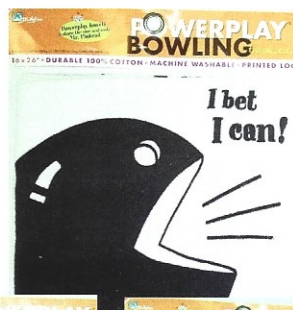

Pin Ball
1626 - PINBALL