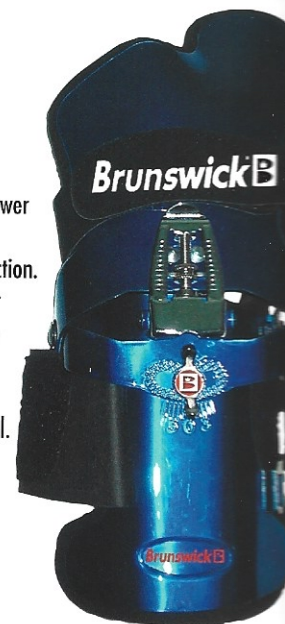

## Power XXX Glove

Model Number: 860410

- The Pro's Choice for style, comfort, support, and performance.
- Cushioned metal back—hand support system provides exceptional comfort and support.
- Textured palm allows additional contact with the surface of the bowling ball resulting in additional lift and revolutions.
- Extra-wide wrist strap provides support and maintains a consistent wrist position.
- Velcro closure holds glove securely in place yet allows easy removal between frames.
- Color: Blue/Black
- Available for left or right hand in small, medium, large, and extra-large.

## PowrKoil™

Model Number: 860411

- Rev up your game with the Brunswick PowrKoil wrist positioner.
- Extended finger support creates more power for you to overcome the lane conditions.
- Feather light, durable aluminum construction.
- Lateral adjustments position the hand for changing the forward roll and spin of the bowling ball.
- Adjusting screw allows fine-tuning of the forward wrist cup positions for rev control.
- Available for left or right hand in small, medium, large, and extra-large.