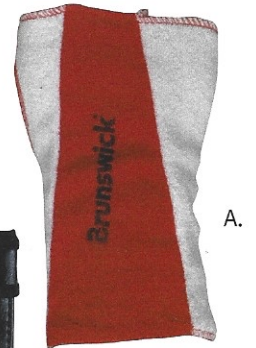

REPLACEMENT HANDLES

- 1112 Handle grip for 4-ball bag
- 1117 Single roller-round
- 1118 Double roller-round
- 1119 3-in-a-row roller-round
- 1120 Front load 4-ball roller
- 1125 Sport square handled double/triple roller-silver
- 1126 Square handled double/triple roller-silver
- 1127 Square handled double/triple roller-black
- 1134 Monster/Competitor 4-ball roller-silver
- 1135 Pro Players 4-ball roller-black
- 1136 Pro Players 6-ball roller-black
- 1137 Brunswick single roller-square black
- 1138 Monster/Groovy/Competitor double roller-square

LOCKING DEVICE

- 1124 For round handle roller

BRUNSWICK STRIKER

- A. Striker Dry Wrist SDW (One size fits all)
- B. Striker Wrist Support SWS-RHS, SWS-RHM, SWS-RHL, SWS-RHXL
- C. Striker Replacement Pieces SRP (Packed 12 per carton)

ACCESSORIES

Available in display card, bulk boxes or display unit.

- A. Glove Liner Single: 860216-000
- B. Deluxe Wristband 860221-S/M/L/XL (RH only)
- C. Rosin Bag Single: 860215-000
- D. Bowling Glove 860222-S/M/L/XL (RH only)

FACTORY FINISH HIGH GLOSS POLISH

- 6oz Bottle KX-9991
- 32oz Bottle KX-9992
- Pack 12 per carton

REMOVE ALL BALL CLEANER

- 4oz Spray Bottle KX-9993
- Pack 12 per carton