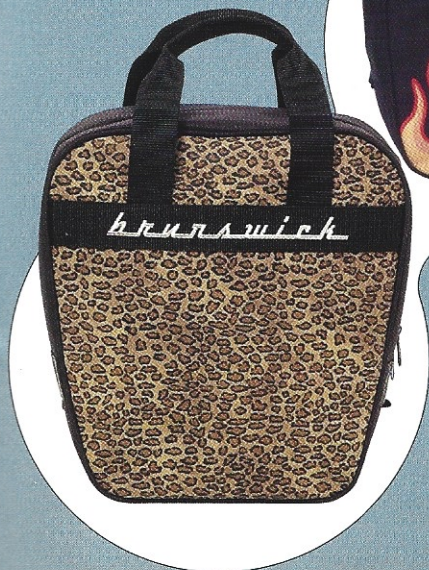

59-104951

GO BOWLING with your
**FAVORITE
CHARACTERS**

**Character
Single Rollers**

- ▶ Single ball roller
- ▶ Holds one bowling ball & shoes
- ▶ Outside accessory pocket
- ▶ Perfect for the junior bowler
- ▶ Retractable handle

Mickey Mouse

59-104250

Scooby Doo

59-104252

Minnie Mouse

59-104251

Dyno Single

- ▶ Holds ball & shoes up to size 10

Yellow 59-104320

Red 59-104321

Inferno 59-104324

Leopard 59-104323

Zebra 59-104325

**NEW
RETRO
STYLING**

Brunswick Gear Single

- ▶ 420D nylon material
- ▶ Shoe shelf
- ▶ Zippered front accessory pocket
- ▶ Foam ball rest
- ▶ New-U-shaped opening
- ▶ Holds up to size 15 shoe

Royal/Navy 59-104352
Red/White/Blue 59-104355
Black/Red 59-104351
Violet/Black 59-104353
Black 59-104350

Target Zone Single

- ▶ 600D nylon material
- ▶ Inside shoe pockets
- ▶ Foam ball insert
- ▶ Zippered front accessory pocket
- ▶ Zone logo
- ▶ Holds up to size 13 shoe