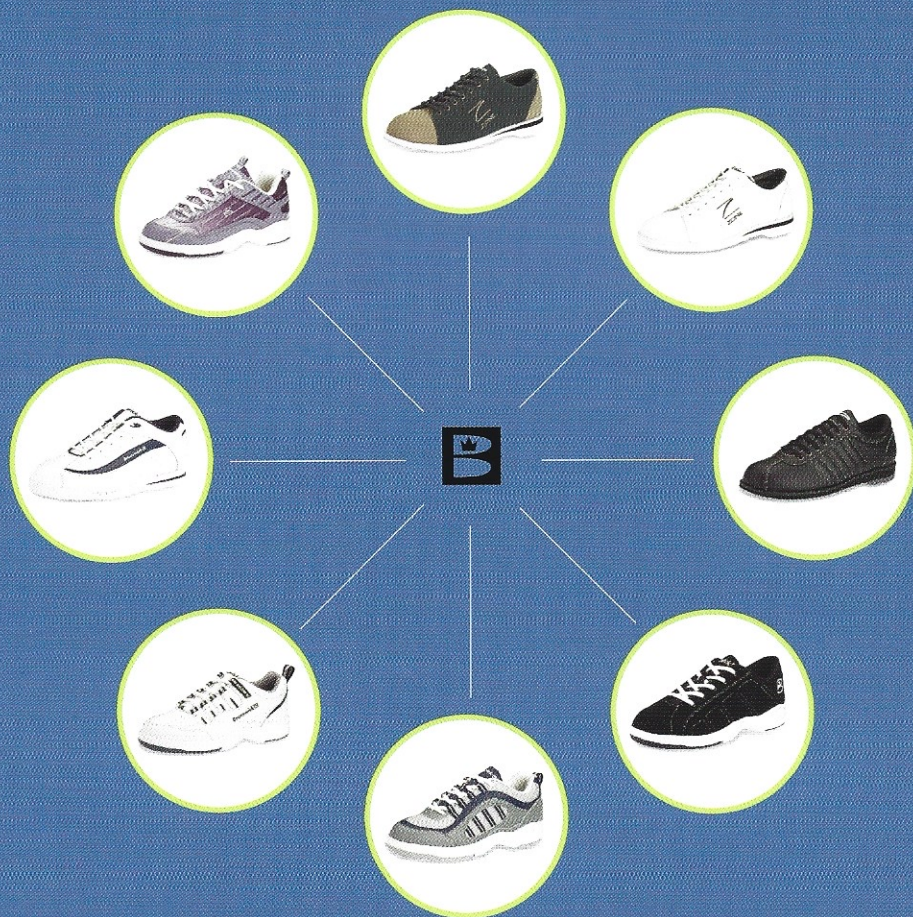

Brunswick 

BOWLING SHOES

for every level of play

Brunswick 2002/2003 Bowling Shoes for Every Level of Play

ZONE TARGET

- Soft, durable man-made uppers
- Foam padded collar and tongue
- Durable rubber push-off outsole
- Leather slide pads
- Lightweight; most comfortable
- Shoe bag included

K111-8
RH 7-12/13

BLUE/TAN MAN-MADE UPPERS

Target Zone
PERFORMANCE
Shoes

ZONE TARGET

- Soft, durable man-made uppers
- Foam padded collar and tongue
- Durable rubber push-off outsole
- Leather slide pads
- Lightweight; most comfortable
- Shoe bag included