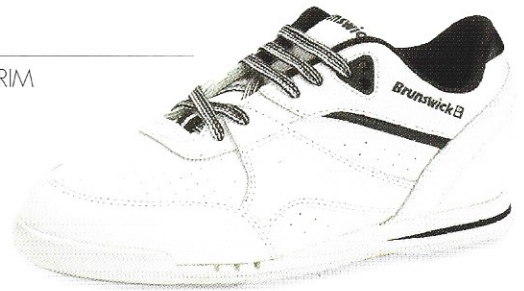

M 5-9/10

- Foam padded collar and tongue with Achilles notch
- Loop lacing system
- Cushioned rubber outsole
- Leather slide pads on both feet

New

GALAXY

K517-9 MAN-MADE UPPERS WHITE WITH POWDER BLUE TRIM

M 5-9/10

- Foam padded collar and tongue with Achilles notch
- Loop lacing system
- Cushioned rubber outsole
- Leather slide pads on both feet

CRUSADER

K500-8 WHITE WITH LIGHT BLUE TRIM

M 5-9/10

- Foam padded collar and tongue
- Lightweight cushioned EVA midsoles
- Stitched leather slide pads on both feet

Shoes Youth
Skill ANY

SPROCK-IT

K400-9 WHITE MAN MADE UPPERS/BLACK TRIM

M 1/2/3/4/5/6

- Foam padded collar and tongue
- Sturdy, stitched leather slide pads on both feet
- Tough and durable for kids

Brunswick 