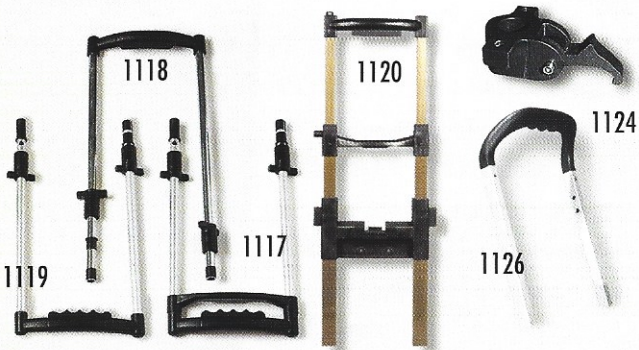

RETRACTABLE HANDLES

- 1117 for single rollers
- 1118 for double rollers
- 1119 for 3-in-a-row rollers
- 1120 for top load 4-ball rollers
- 1126 for square handled double and triple rollers

LOCKING DEVICE

- 1124 for round handle rollers