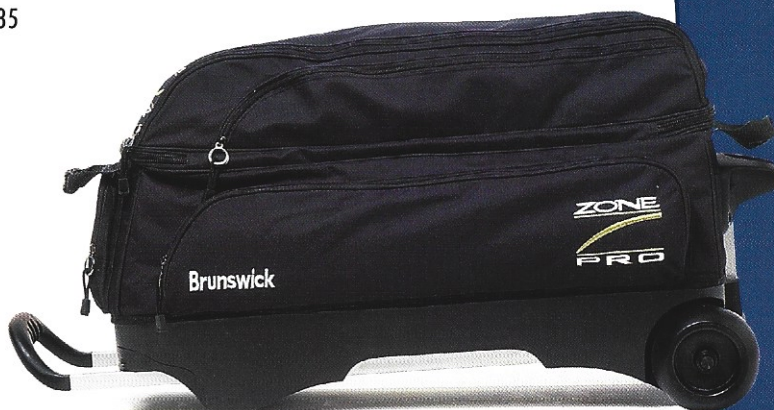

WE'VE GOT THE STRONGEST Handles Squared Away

PRO PLAYERS SQUARED (PPS3) TRIPLE

- Iridescent material
- Three ball bag with retractable square handle
- Handle locks in two positions
- Wide 5" wheels
- Large shoe compartment
- Multiple accessory compartments on both sides
- Special flared base, enables the bag to stand securely upright

New