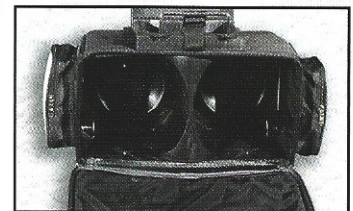

4 Brunswick Bags