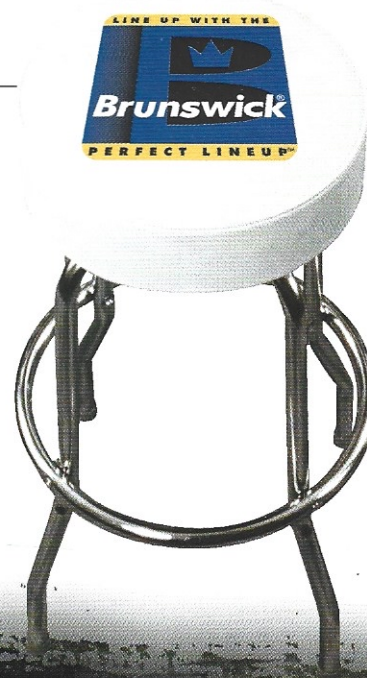

#1210 Bar Stool

30" high bar stool, 4" thick swivel seat is imprinted with the Brunswick logo.