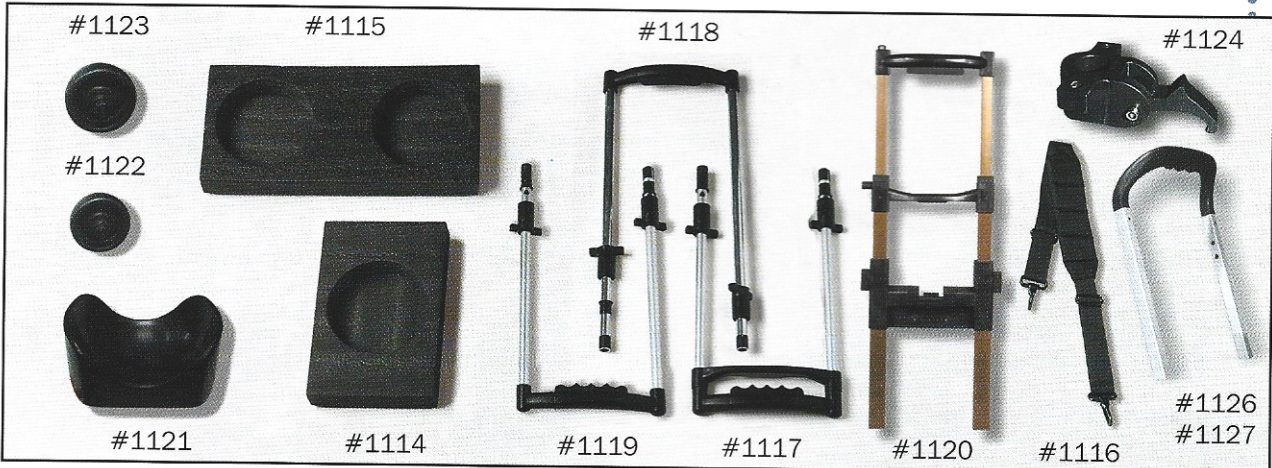

860649-000
2oz. jars

Cork Inserts

860214
3-cork inserts per card

SPARE PARTS

#1114 Single Foam Ball Holder

#1115 Double Foam Ball Holder

#1116 Double Padded Strap - fits all double bags

#1117 Replacement Retractable Handle (for Single Rollers)